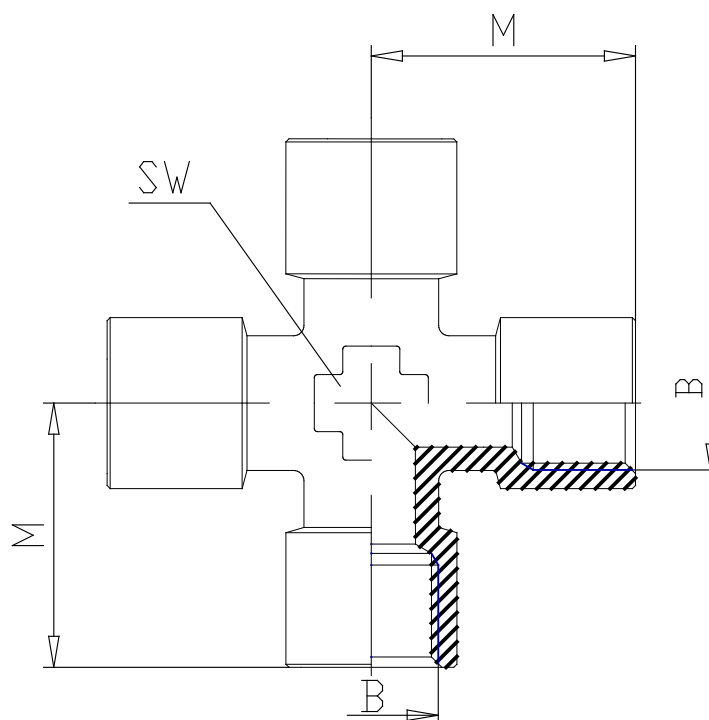

Mod. 2033 - Fittings Serie 2000

Product code: 2033 1/8

Datasheet creation date: 10/03/2025 02:47

Check the most updated document online [click here](#)

TECHNICAL DATA

Mod.	2033 1/8
------	----------

Mod. 2033 - Fittings Serie 2000

Product code: 2033 1/8

DIMENSIONS

B	G1/8
M (mm)	19
SW (mm)	12