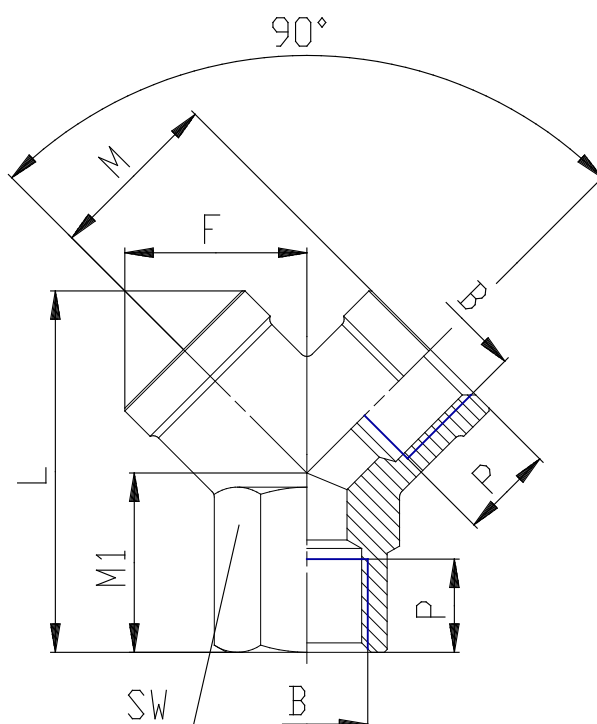

Mod. 2043 - Fittings Serie 2000

Product code: 2043 1/2

Datasheet creation date: 10/03/2025 02:47

Check the most updated document online [click here](#)

■ TECHNICAL DATA

| | |
|------|----------|
| Mod. | 2043 1/2 |
|------|----------|

Mod. 2043 - Fittings Serie 2000

Product code: 2043 1/2

DIMENSIONS

| | |
|-------------------|------|
| B | G1/2 |
| F (mm) | 26.5 |
| L (mm) | 45.0 |
| M (mm) | 24.5 |
| M1 (mm) | 19 |
| P (mm) | 14.0 |
| SW (mm) | 25 |
| Weight (g) | 84 |