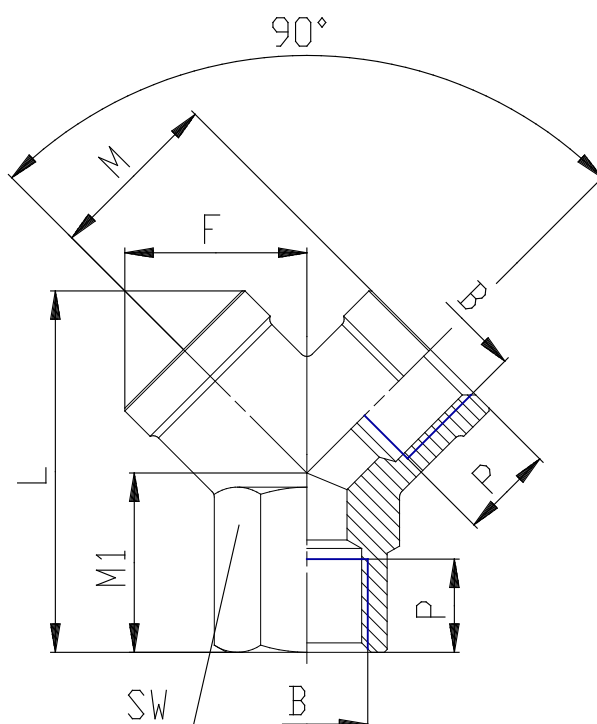

Mod. 2043 - Fittings Serie 2000

Product code: 2043 3/8

Datasheet creation date: 10/03/2025 02:47

Check the most updated document online [click here](#)

■ TECHNICAL DATA

Mod.	2043 3/8
------	----------

Mod. 2043 - Fittings Serie 2000

Product code: 2043 3/8

DIMENSIONS

B	G3/8
F (mm)	20.5
L (mm)	37.0
M (mm)	19.0
M1 (mm)	16
P (mm)	11.5
SW (mm)	20
Weight (g)	44