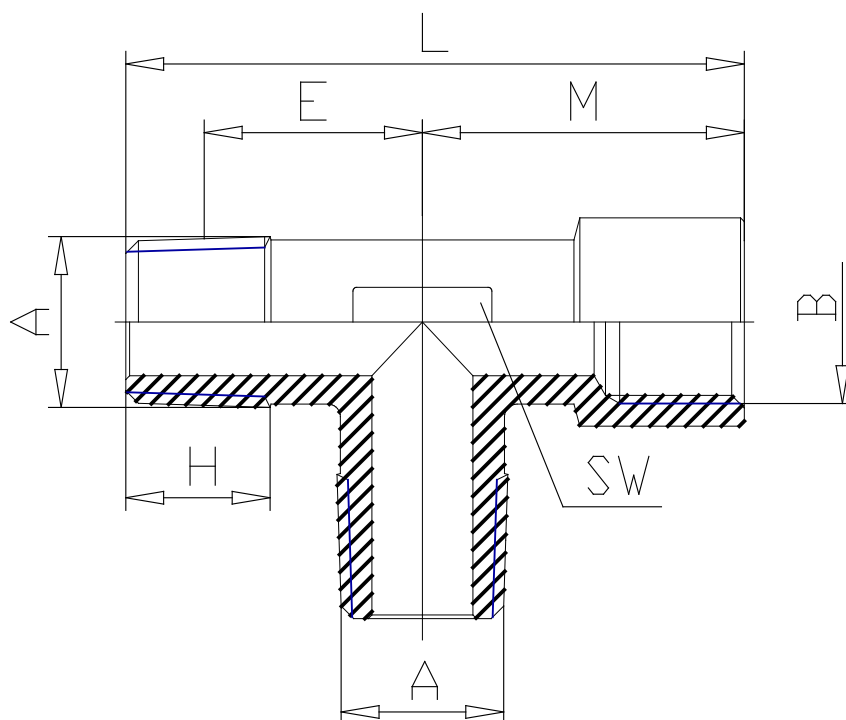

Mod. 2050 - Fittings Serie 2000

Product code: 2050 1/4-1/4

Datasheet creation date: 10/03/2025 02:47

Check the most updated document online [click here](#)

TECHNICAL DATA

Mod.	2050 1/4-1/4
------	--------------

Mod. 2050 - Fittings Serie 2000

Product code: 2050 1/4-1/4

DIMENSIONS

A	R1/4
B	G1/4
E (mm)	15.0
H (mm)	11.0
L (mm)	46.0
M (mm)	23.0
SW (mm)	14