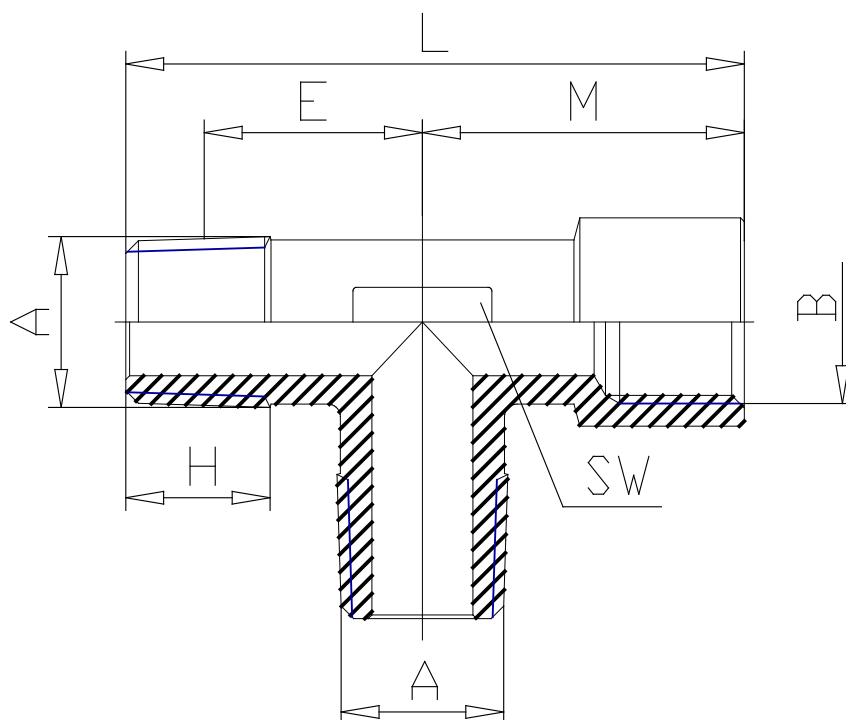

Mod. 2050 - Fittings Serie 2000

Product code: 2050 1/8-1/8

Datasheet creation date: 10/03/2025 02:47

Check the most updated document online [click here](#)

TECHNICAL DATA

Mod.	2050 1/8-1/8
------	--------------

Mod. 2050 - Fittings Serie 2000

Product code: 2050 1/8-1/8

DIMENSIONS

A	R1/8
B	G1/8
E (mm)	11.5
H (mm)	8.5
L (mm)	37.0
M (mm)	19.0
SW (mm)	12