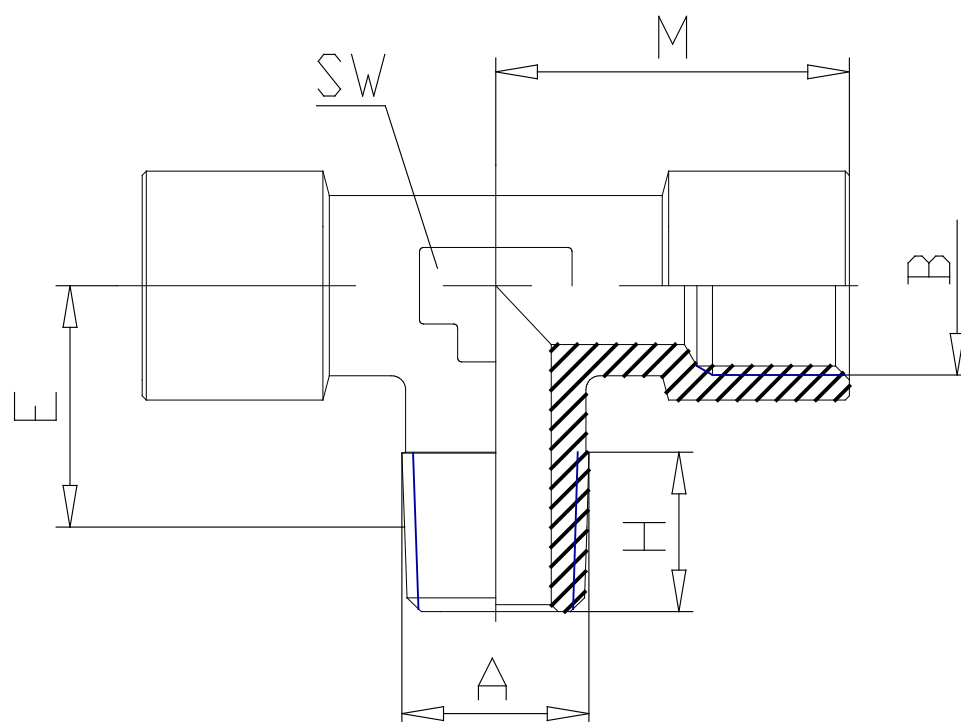

Mod. 2060 - Fittings Serie 2000

Product code: 2060 1/2-1/2

Datasheet creation date: 10/03/2025 02:47

Check the most updated document online [click here](#)

TECHNICAL DATA

Mod.	2060 1/2-1/2
------	--------------

Mod. 2060 - Fittings Serie 2000

Product code: 2060 1/2-1/2

DIMENSIONS

A	R1/2
B	G1/2
E (mm)	17.5
H (mm)	14.0
M (mm)	31.5
SW (mm)	20