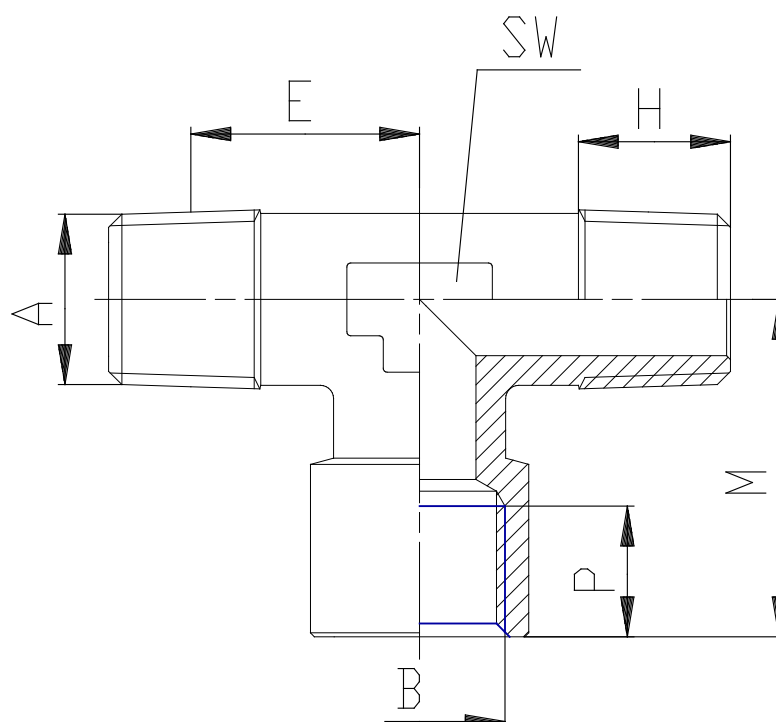

Mod. 2090 - Fittings Serie 2000

Product code: 2090 3/4-3/4

Datasheet creation date: 10/03/2025 02:48

Check the most updated document online [click here](#)

■ TECHNICAL DATA

Mod.	2090 3/4-3/4
------	--------------

Mod. 2090 - Fittings Serie 2000

Product code: 2090 3/4-3/4

DIMENSIONS

A	R3/4
B	G3/4
E (mm)	19.0
H (mm)	16.0
M (mm)	36.5
P (mm)	16.5
SW (mm)	25