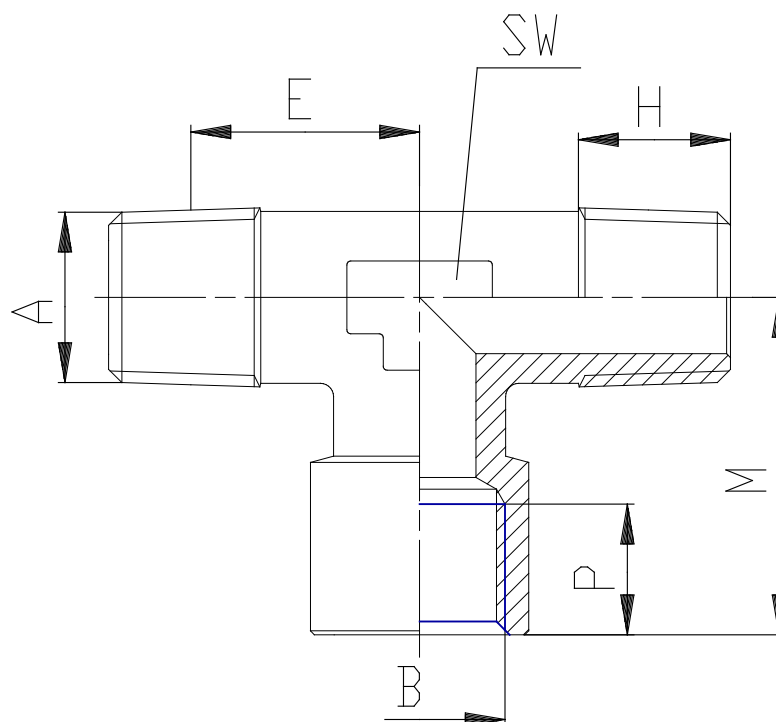

Mod. 2090 - Fittings Serie 2000

Product code: 2090 3/8-3/8

Datasheet creation date: 10/03/2025 02:48

Check the most updated document online [click here](#)

TECHNICAL DATA

Mod.	2090 3/8-3/8
------	--------------

Mod. 2090 - Fittings Serie 2000

Product code: 2090 3/8-3/8

DIMENSIONS

A	R3/8
B	G3/8
E (mm)	15.0
H (mm)	11.5
M (mm)	25.0
P (mm)	8.0
SW (mm)	16