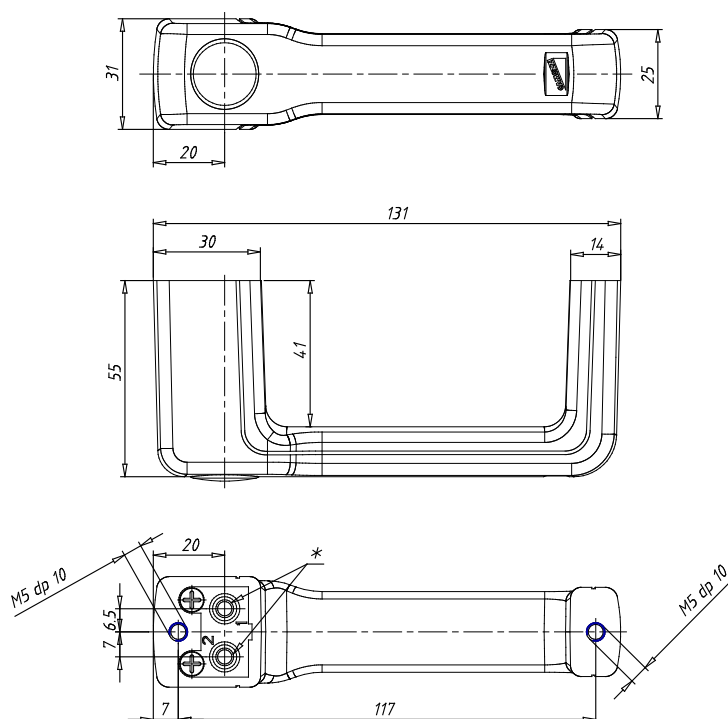

Mini-handle valve - Mod. 234-885-88E

Product code: 234-885

Datasheet creation date: 10/03/2025 12:06

Check the most updated document online [click here](#)

TECHNICAL DATA

Mod.	234-885
------	---------

Mini-handle valve - Mod. 234-885-88E

Product code: 234-885

DIMENSIONS

Mod.	234-885
------	---------