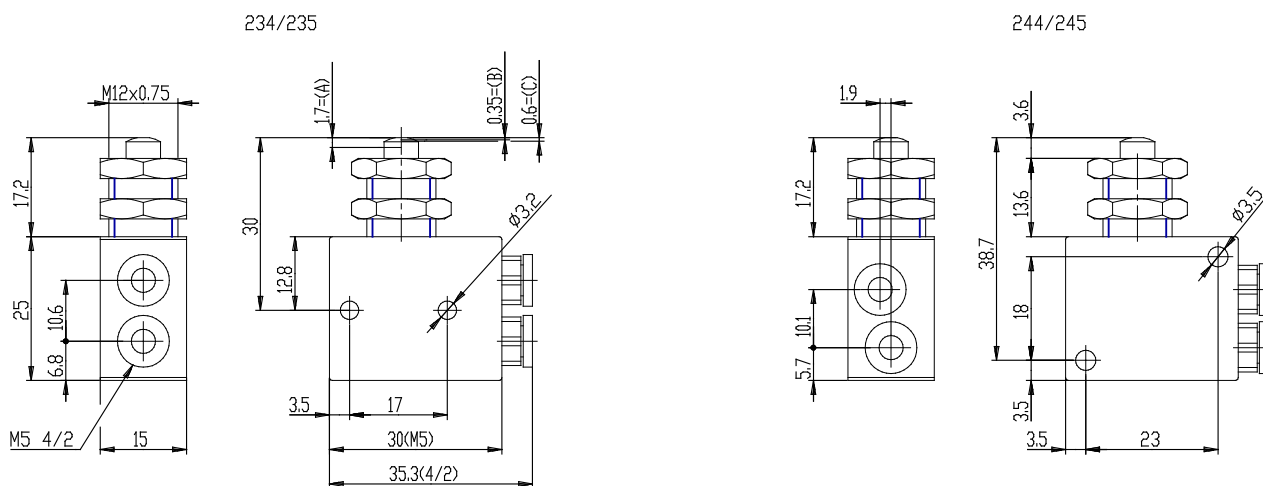

## Mechanically operated minivalves - Series 2 / 234-985

Product code: 234-985

Datasheet creation date: 10/03/2025 12:07

Check the most updated document online [click here](#)

### TECHNICAL DATA

<b>Mod.</b>	234-985
<b>Operating pressure (bar)</b>	2 ÷ 10
<b>Flow rate NI/min</b>	60NL/min
<b>Actuating force</b>	a 6 bar =6N
<b>Thread port (mm)</b>	Ø4
<b>Activity</b>	Actuating plunger

## Mechanically operated minivalves - Series 2 / 234-985

Product code: 234-985

### DIMENSIONS

<b>Mod.</b>	234-985
<b>Operating pressure (bar)</b>	2 ÷ 10
<b>Flow rate NI/min</b>	60NL/min
<b>Actuating force</b>	a 6 bar =6N
<b>Thread port (mm)</b>	Ø4
<b>Activity</b>	Actuating plunger