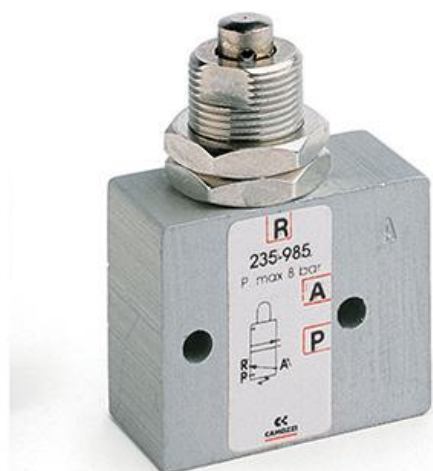

## Mechanically operated minivalves - Series 2 / 234-985

Product code: 234-985

Datasheet creation date: 10/03/2025 12:07

Check the most updated document online [click here](#)

### TECHNICAL DATA

<b>Mod.</b>	234-985
<b>Operating pressure (bar)</b>	2 ÷ 10
<b>Flow rate NI/min</b>	60NL/min
<b>Actuating force</b>	a 6 bar =6N
<b>Thread port (mm)</b>	Ø4
<b>Activity</b>	Actuating plunger

## Mechanically operated minivalves - Series 2 / 234-985

Product code: 234-985

### DIMENSIONS

<b>Mod.</b>	234-985
<b>Operating pressure (bar)</b>	2 ÷ 10
<b>Flow rate NI/min</b>	60NL/min
<b>Actuating force</b>	a 6 bar =6N
<b>Thread port (mm)</b>	Ø4
<b>Activity</b>	Actuating plunger