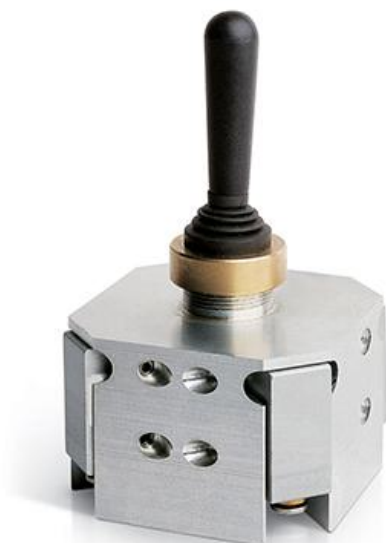

Valve Mod. Joystick - Series 2

Product code: 235-9054

Datasheet creation date: 10/03/2025 12:06

Check the most updated document online [click here](#)

TECHNICAL DATA

Mod.	235-9054
Minimum pressure (bar)	2 bar

Valve Mod. Joystick - Series 2

Product code: 235-9054

DIMENSIONS

Mod.	235-9054
Minimum pressure (bar)	2 bar