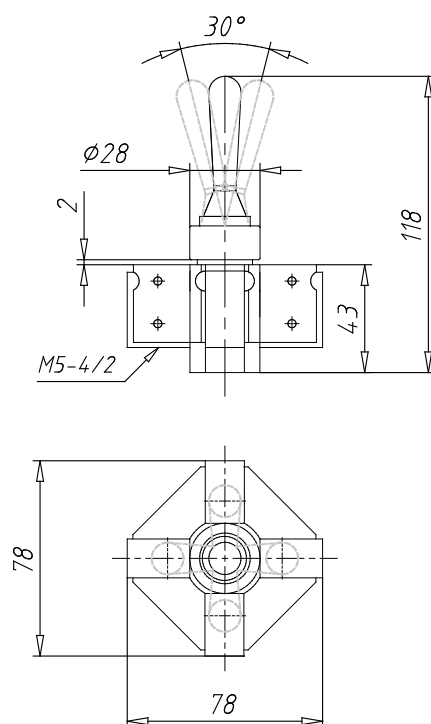

Valve Mod. Joystick - Series 2

Product code: 235-9054

Datasheet creation date: 10/03/2025 12:06

Check the most updated document online [click here](#)

TECHNICAL DATA

Mod.	235-9054
Minimum pressure (bar)	2 bar

Valve Mod. Joystick - Series 2

Product code: 235-9054

DIMENSIONS

Mod.	235-9054
Minimum pressure (bar)	2 bar