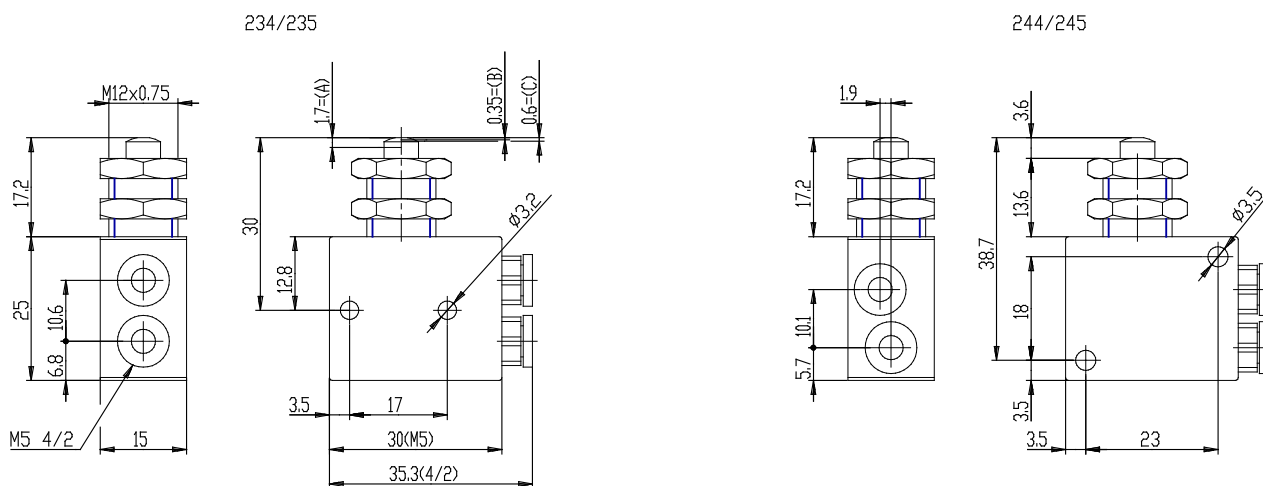

## Mechanically operated minivalves - Series 2 / 234-985

Product code: 235-985

Datasheet creation date: 10/03/2025 12:06

Check the most updated document online [click here](#)

### TECHNICAL DATA

<b>Mod.</b>	235-985
<b>Operating pressure (bar)</b>	2 ÷ 10
<b>Flow rate NI/min</b>	60NL/min
<b>Actuating force</b>	a 6 bar =6N
<b>Thread port (mm)</b>	M5
<b>Activity</b>	Actuating plunger

## Mechanically operated minivalves - Series 2 / 234-985

Product code: 235-985

### DIMENSIONS

<b>Mod.</b>	235-985
<b>Operating pressure (bar)</b>	2 ÷ 10
<b>Flow rate NI/min</b>	60NL/min
<b>Actuating force</b>	a 6 bar =6N
<b>Thread port (mm)</b>	M5
<b>Activity</b>	Actuating plunger