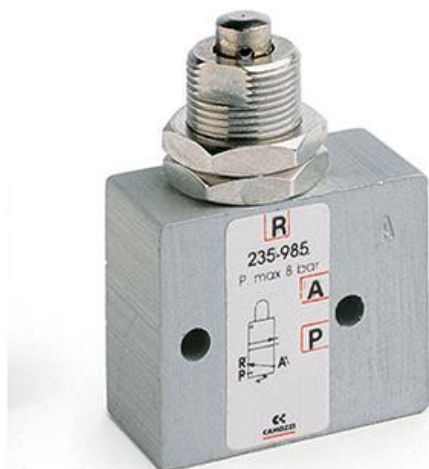

## Mechanically operated minivalves - Series 2 / 234-985

Product code: 235-985

Datasheet creation date: 10/03/2025 12:06

Check the most updated document online [click here](#)

### TECHNICAL DATA

<b>Mod.</b>	235-985
<b>Operating pressure (bar)</b>	2 ÷ 10
<b>Flow rate NI/min</b>	60NL/min
<b>Actuating force</b>	a 6 bar =6N
<b>Thread port (mm)</b>	M5
<b>Activity</b>	Actuating plunger

## Mechanically operated minivalves - Series 2 / 234-985

Product code: 235-985

### DIMENSIONS

<b>Mod.</b>	235-985
<b>Operating pressure (bar)</b>	2 ÷ 10
<b>Flow rate NI/min</b>	60NL/min
<b>Actuating force</b>	a 6 bar =6N
<b>Thread port (mm)</b>	M5
<b>Activity</b>	Actuating plunger