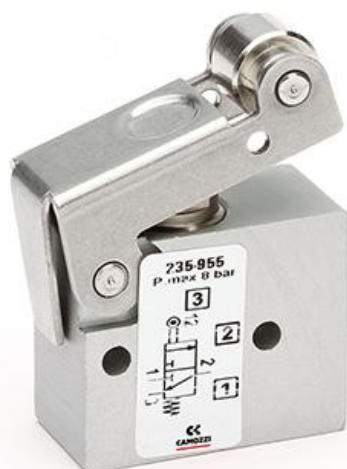

## Mechanically operated minivalves - Series 2 / 234-955

Product code: 244-955

Datasheet creation date: 10/03/2025 12:07

Check the most updated document online [click here](#)

### TECHNICAL DATA

<b>Mod.</b>	244-955
<b>Operating pressure (bar)</b>	2 ÷ 10
<b>Flow rate NI/min</b>	60NL/min
<b>Actuating force</b>	a 6 bar =6N
<b>Thread port (mm)</b>	Ø4
<b>Activity</b>	Actuating lever / roller

## Mechanically operated minivalves - Series 2 / 234-955

Product code: 244-955

### DIMENSIONS

<b>Mod.</b>	244-955
<b>Operating pressure (bar)</b>	2 ÷ 10
<b>Flow rate NI/min</b>	60NL/min
<b>Actuating force</b>	a 6 bar =6N
<b>Thread port (mm)</b>	Ø4
<b>Activity</b>	Actuating lever / roller