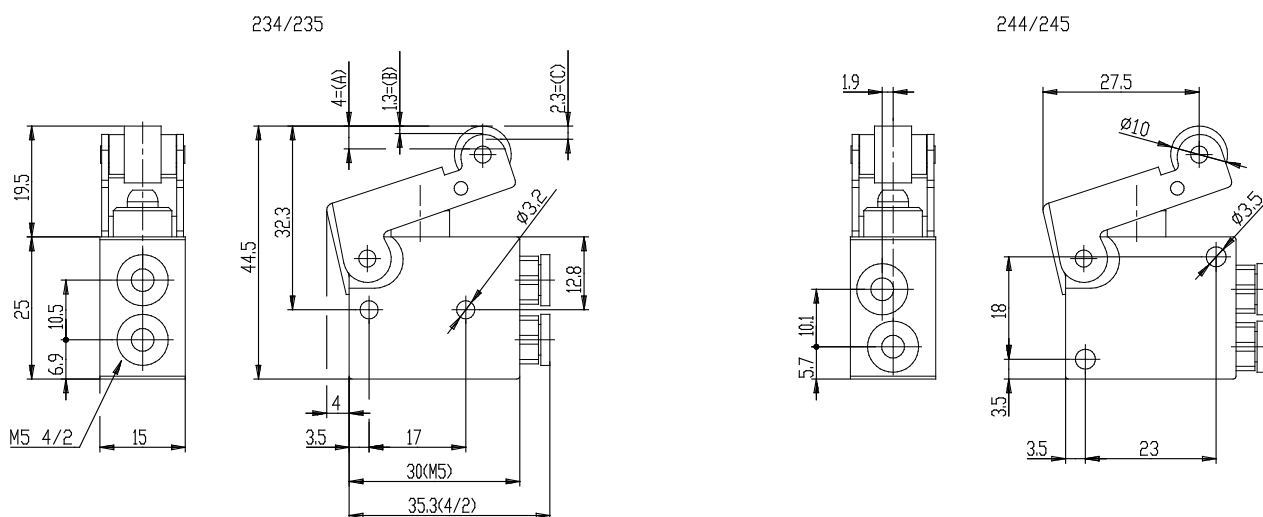

## Mechanically operated minivalves - Series 2 / 234-955

Product code: 244-955

Datasheet creation date: 10/03/2025 12:07

Check the most updated document online [click here](#)

### TECHNICAL DATA

<b>Mod.</b>	244-955
<b>Operating pressure (bar)</b>	2 ÷ 10
<b>Flow rate NI/min</b>	60NL/min
<b>Actuating force</b>	a 6 bar =6N
<b>Thread port (mm)</b>	Ø4
<b>Activity</b>	Actuating lever / roller

## Mechanically operated minivalves - Series 2 / 234-955

Product code: 244-955

### DIMENSIONS

<b>Mod.</b>	244-955
<b>Operating pressure (bar)</b>	2 ÷ 10
<b>Flow rate NI/min</b>	60NL/min
<b>Actuating force</b>	a 6 bar =6N
<b>Thread port (mm)</b>	Ø4
<b>Activity</b>	Actuating lever / roller