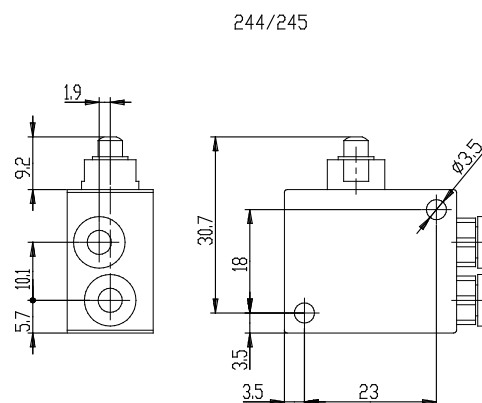

## Mechanically operated minivalves - Series 2 / 234-945

Product code: 245-945

Datasheet creation date: 10/03/2025 12:06

Check the most updated document online [click here](#)

### TECHNICAL DATA

<b>Mod.</b>	245-945
<b>Operating pressure (bar)</b>	2 ÷ 10
<b>Flow rate</b>	60NL/min
<b>Actuating force</b>	a 6 bar =6N
<b>Activity</b>	Actuating plunger

## Mechanically operated minivalves - Series 2 / 234-945

Product code: 245-945

### DIMENSIONS

<b>Mod.</b>	245-945
<b>Operating pressure (bar)</b>	2 ÷ 10
<b>Flow rate</b>	60NL/min
<b>Actuating force</b>	a 6 bar =6N
<b>Activity</b>	Actuating plunger