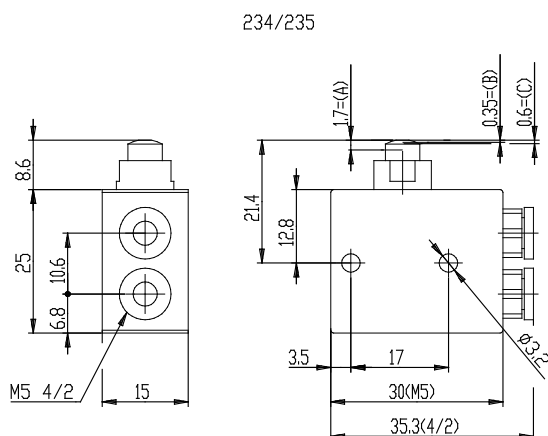

## Mechanically operated minivalves - Series 2 / 234-945

Product code: 245-945

Datasheet creation date: 10/03/2025 12:06

Check the most updated document online [click here](#)

### TECHNICAL DATA

<b>Mod.</b>	245-945
<b>Operating pressure (bar)</b>	2 ÷ 10
<b>Flow rate</b>	60NL/min
<b>Actuating force</b>	a 6 bar =6N
<b>Activity</b>	Actuating plunger

## Mechanically operated minivalves - Series 2 / 234-945

Product code: 245-945

### DIMENSIONS

<b>Mod.</b>	245-945
<b>Operating pressure (bar)</b>	2 ÷ 10
<b>Flow rate</b>	60NL/min
<b>Actuating force</b>	a 6 bar =6N
<b>Activity</b>	Actuating plunger