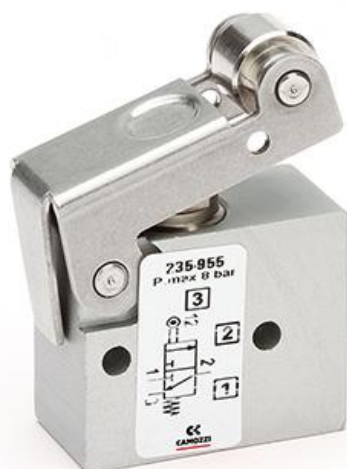

## Mechanically operated minivalves - Series 2 / 234-955

Product code: 245-955

Datasheet creation date: 10/03/2025 12:06

Check the most updated document online [click here](#)

### TECHNICAL DATA

<b>Mod.</b>	245-955
<b>Operating pressure (bar)</b>	2 ÷ 10
<b>Flow rate NI/min</b>	60NL/min
<b>Actuating force</b>	a 6 bar =6N
<b>Thread port (mm)</b>	M5
<b>Activity</b>	Actuating lever / roller

## Mechanically operated minivalves - Series 2 / 234-955

Product code: 245-955

### DIMENSIONS

<b>Mod.</b>	245-955
<b>Operating pressure (bar)</b>	2 ÷ 10
<b>Flow rate NI/min</b>	60NL/min
<b>Actuating force</b>	a 6 bar =6N
<b>Thread port (mm)</b>	M5
<b>Activity</b>	Actuating lever / roller