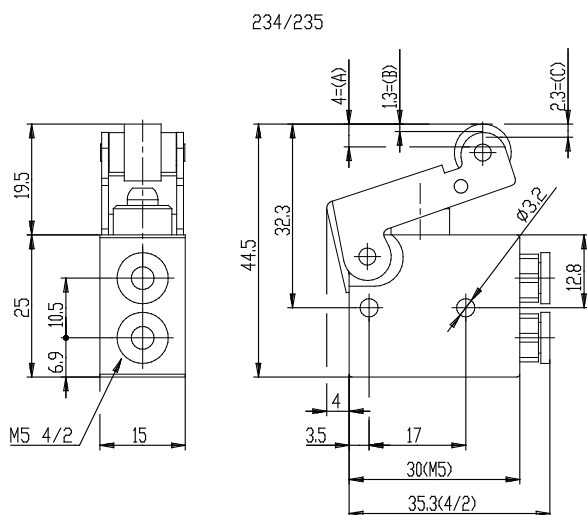

## Mechanically operated minivalves - Series 2 / 234-955

Product code: 245-955

Datasheet creation date: 10/03/2025 12:06

Check the most updated document online [click here](#)

### TECHNICAL DATA

<b>Mod.</b>	245-955
<b>Operating pressure (bar)</b>	2 ÷ 10
<b>Flow rate NI/min</b>	60NL/min
<b>Actuating force</b>	a 6 bar =6N
<b>Thread port (mm)</b>	M5
<b>Activity</b>	Actuating lever / roller

## Mechanically operated minivalves - Series 2 / 234-955

Product code: 245-955

### DIMENSIONS

<b>Mod.</b>	245-955
<b>Operating pressure (bar)</b>	2 ÷ 10
<b>Flow rate NI/min</b>	60NL/min
<b>Actuating force</b>	a 6 bar =6N
<b>Thread port (mm)</b>	M5
<b>Activity</b>	Actuating lever / roller