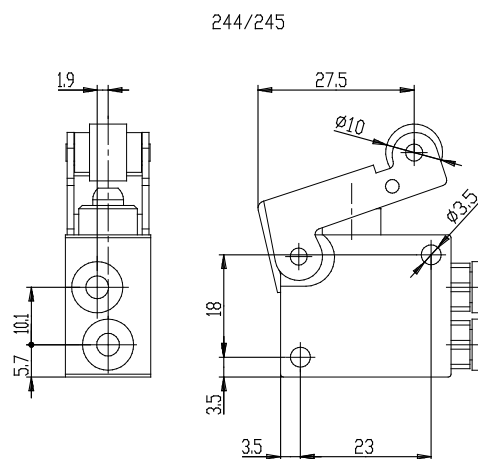

## Mechanically operated minivalves - Series 2 / 234-955

Product code: 245-955

Datasheet creation date: 10/03/2025 12:06

Check the most updated document online [click here](#)

### TECHNICAL DATA

<b>Mod.</b>	245-955
<b>Operating pressure (bar)</b>	2 ÷ 10
<b>Flow rate NI/min</b>	60NL/min
<b>Actuating force</b>	a 6 bar =6N
<b>Thread port (mm)</b>	M5
<b>Activity</b>	Actuating lever / roller

## Mechanically operated minivalves - Series 2 / 234-955

Product code: 245-955

### DIMENSIONS

<b>Mod.</b>	245-955
<b>Operating pressure (bar)</b>	2 ÷ 10
<b>Flow rate NI/min</b>	60NL/min
<b>Actuating force</b>	a 6 bar =6N
<b>Thread port (mm)</b>	M5
<b>Activity</b>	Actuating lever / roller