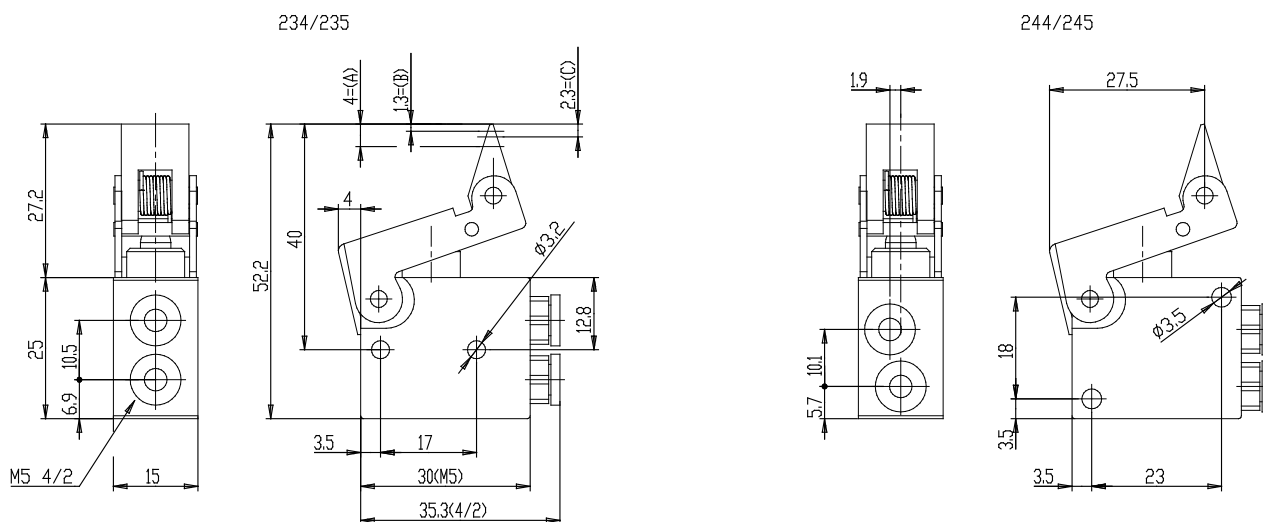

Mechanically operated minivalves - Series 2 / 234-965

Product code: 245-965

Datasheet creation date: 10/03/2025 12:06

Check the most updated document online [click here](#)

TECHNICAL DATA

| | |
|---------------------------------|---|
| Mod. | 245-965 |
| Operating pressure (bar) | 2 ÷ 10 |
| Flow rate NI/min | 60NL/min |
| Actuating force | a 6 bar =6N |
| Thread port (mm) | M5 |
| Activity | Actuating unidirectional lever / roller |

Mechanically operated minivalves - Series 2 / 234-965

Product code: 245-965

DIMENSIONS

| | |
|---------------------------------|---|
| Mod. | 245-965 |
| Operating pressure (bar) | 2 ÷ 10 |
| Flow rate NI/min | 60NL/min |
| Actuating force | a 6 bar =6N |
| Thread port (mm) | M5 |
| Activity | Actuating unidirectional lever / roller |