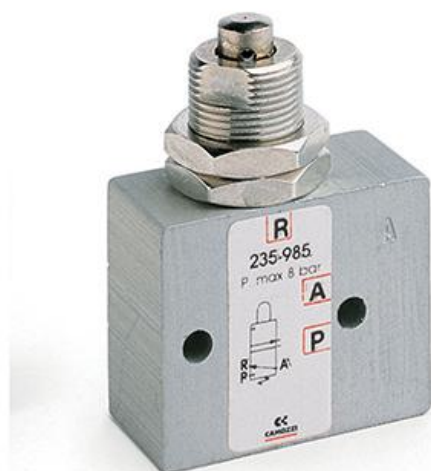

Mechanically operated minivalves - Series 2 / 234-985

Product code: 245-985

Datasheet creation date: 10/03/2025 12:06

Check the most updated document online [click here](#)

TECHNICAL DATA

Mod.	245-985
Operating pressure (bar)	2 ÷ 10
Flow rate NI/min	60NL/min
Actuating force	a 6 bar =6N
Thread port (mm)	M5
Activity	Actuating plunger

Mechanically operated minivalves - Series 2 / 234-985

Product code: 245-985

DIMENSIONS

Mod.	245-985
Operating pressure (bar)	2 ÷ 10
Flow rate NI/min	60NL/min
Actuating force	a 6 bar =6N
Thread port (mm)	M5
Activity	Actuating plunger