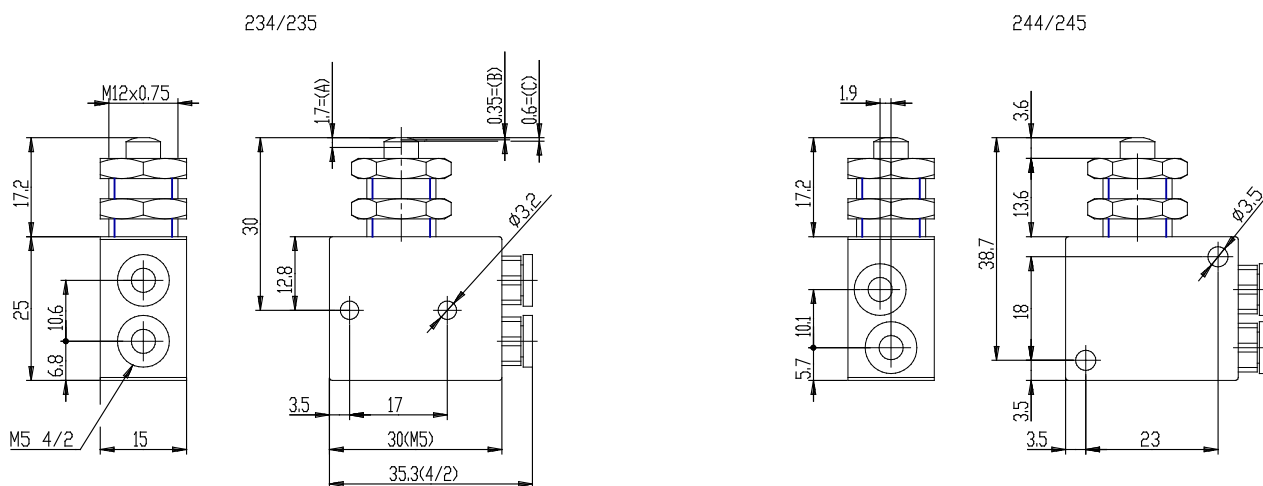

Mechanically operated minivalves - Series 2 / 234-985

Product code: 245-985

Datasheet creation date: 10/03/2025 12:06

Check the most updated document online [click here](#)

TECHNICAL DATA

Mod.	245-985
Operating pressure (bar)	2 ÷ 10
Flow rate NI/min	60NL/min
Actuating force	a 6 bar =6N
Thread port (mm)	M5
Activity	Actuating plunger

Mechanically operated minivalves - Series 2 / 234-985

Product code: 245-985

DIMENSIONS

Mod.	245-985
Operating pressure (bar)	2 ÷ 10
Flow rate NI/min	60NL/min
Actuating force	a 6 bar =6N
Thread port (mm)	M5
Activity	Actuating plunger