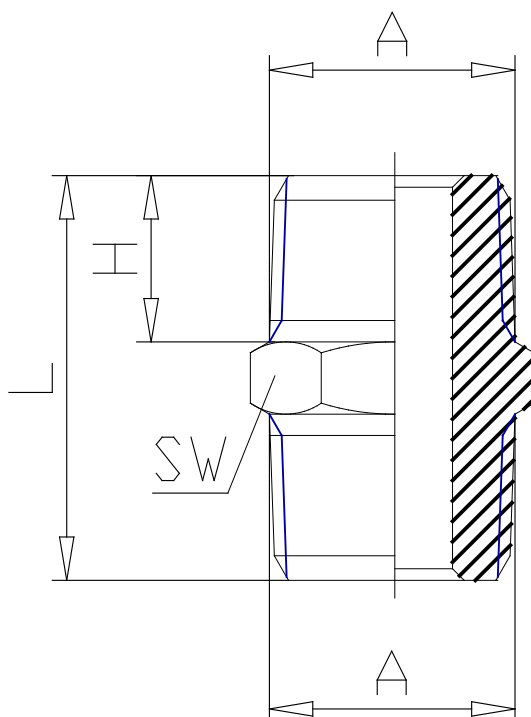

- Fittings Mod.2500 NPTF

Product code: 2500 02-02

Datasheet creation date: 10/03/2025 02:48

Check the most updated document online [click here](#)

TECHNICAL DATA

Mod.	2500 02-02
------	------------

- Fittings Mod.2500 NPTF

Product code: 2500 02-02

■ DIMENSIONS

A (mm)	1/8
H (INCH)	0.315
L (INCH)	0.807
SW (INCH)	0.472