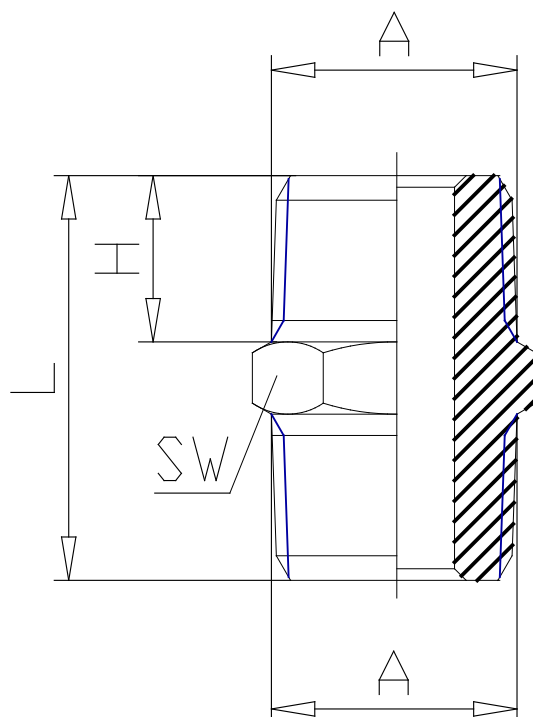

## - Fittings Mod.2500 NPTF

Product code: 2500 04-04

Datasheet creation date: 10/03/2025 02:48

Check the most updated document online [click here](#)

## - Fittings Mod.2500 NPTF

Product code: 2500 04-04

### ■ DIMENSIONS

<b>A (mm)</b>	1/4
<b>H (INCH)</b>	0.472
<b>L (INCH)</b>	1.142
<b>SW (INCH)</b>	0.551