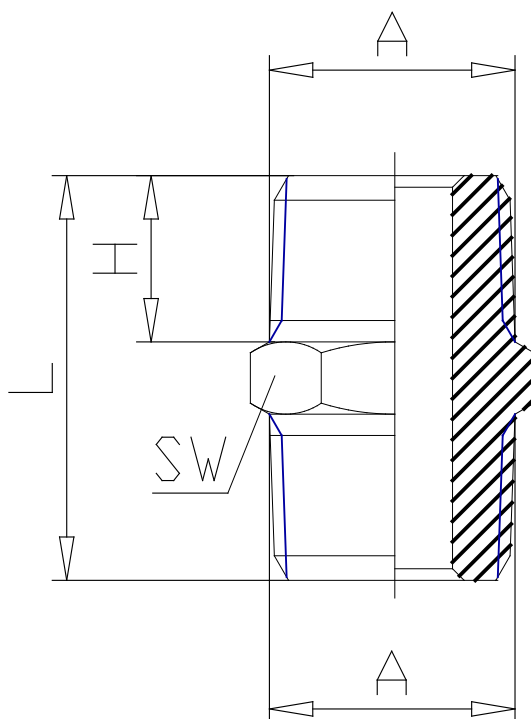

- Fittings Mod.2500 NPTF

Product code: 2500 06-06

Datasheet creation date: 10/03/2025 02:48

Check the most updated document online [click here](#)

■ TECHNICAL DATA

Mod.	2500 06-06
------	------------

- Fittings Mod.2500 NPTF

Product code: 2500 06-06

■ DIMENSIONS

A (mm)	3/8
H (INCH)	0.472
L (INCH)	1.142
SW (INCH)	0.748