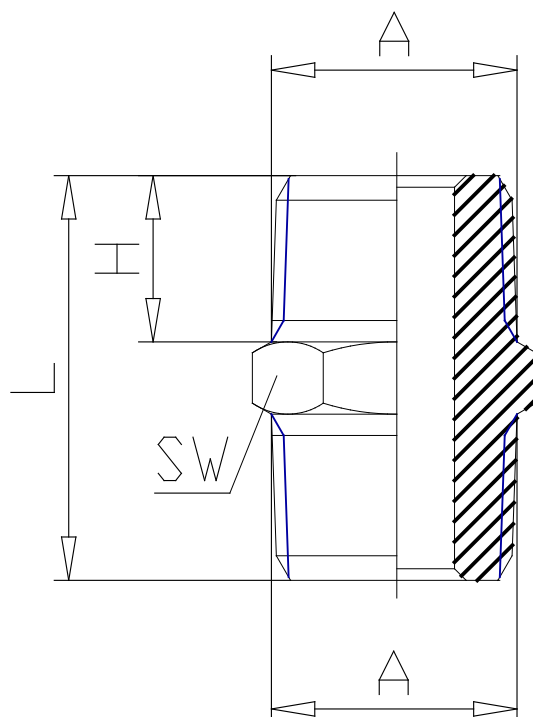

## - Fittings Mod.2500 NPTF

Product code: 2500 08-08

Datasheet creation date: 10/03/2025 02:48

Check the most updated document online [click here](#)

## - Fittings Mod.2500 NPTF

Product code: 2500 08-08

### ■ DIMENSIONS

<b>A (mm)</b>	1/2
<b>H (INCH)</b>	0.610
<b>L (INCH)</b>	1.437
<b>SW (INCH)</b>	0.866