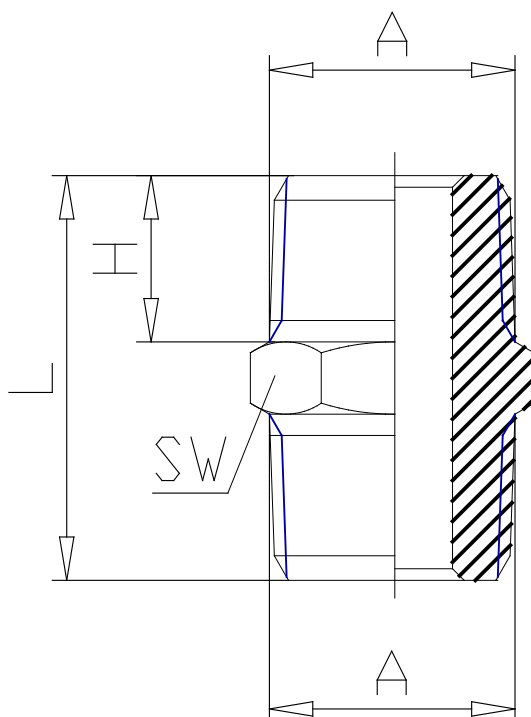

Mod. 2500 - Fittings Serie 2000

Product code: 2500 1

Datasheet creation date: 10/03/2025 02:48

Check the most updated document online [click here](#)

■ TECHNICAL DATA

Mod.	2500 1
------	--------

Mod. 2500 - Fittings Serie 2000

Product code: 2500 1

DIMENSIONS

A	R1
H (mm)	19.0
L (mm)	45.5
SW (mm)	34