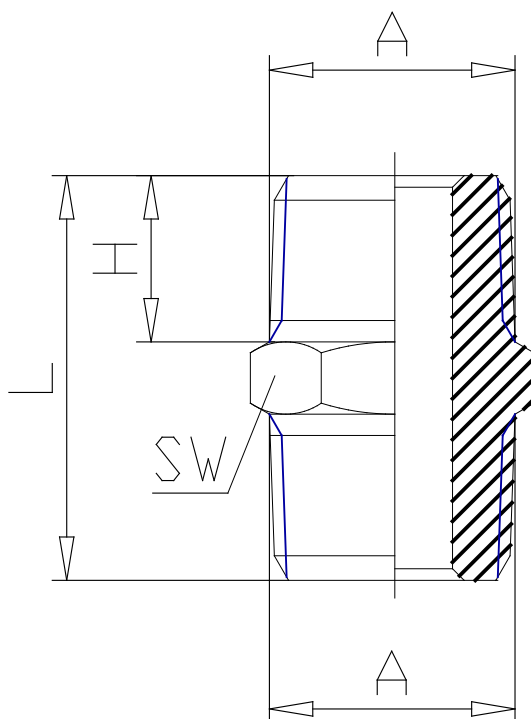

## Mod. 2500 - Fittings Serie 2000

Product code: 2500 1/2

Datasheet creation date: 10/03/2025 02:48

Check the most updated document online [click here](#)

### TECHNICAL DATA

Mod.	2500 1/2
------	----------

## Mod. 2500 - Fittings Serie 2000

Product code: 2500 1/2

### **DIMENSIONS**

<b>A</b>	R1/2
<b>H (mm)</b>	14.0
<b>L (mm)</b>	33.5
<b>SW (mm)</b>	22