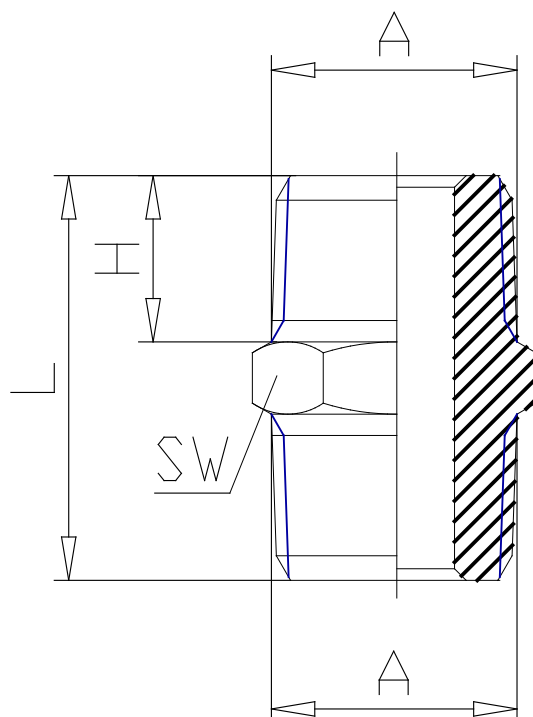

Mod. 2500-OX1 - Series OX1 fittings

Product code: 2500 1/4-OX1

Datasheet creation date: 10/03/2025 02:48

Check the most updated document online [click here](#)

TECHNICAL DATA

Mod.	2500 1/4-OX1
------	--------------

Mod. 2500-OX1 - Series OX1 fittings

Product code: 2500 1/4-OX1

DIMENSIONS

A (mm)	R1/4
H (mm)	11.0
L (mm)	27.0
SW (mm)	14
Weight (g)	16