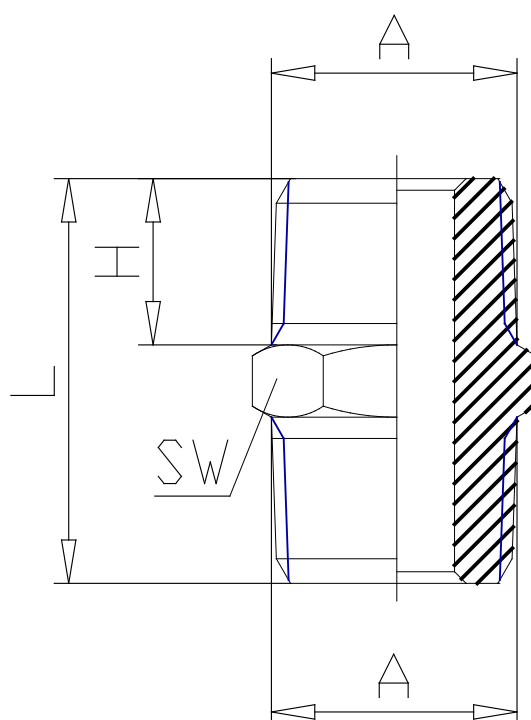

Mod. 2500-OX1 - Series OX1 fittings

Product code: 2500 1/8-OX1

Datasheet creation date: 10/03/2025 02:48

Check the most updated document online [click here](#)

■ TECHNICAL DATA

Mod.	2500 1/8-OX1
------	--------------

Mod. 2500-OX1 - Series OX1 fittings

Product code: 2500 1/8-OX1

DIMENSIONS

A (mm)	R1/8
H (mm)	7.5
L (mm)	19.5
SW (mm)	12
Weight (g)	9