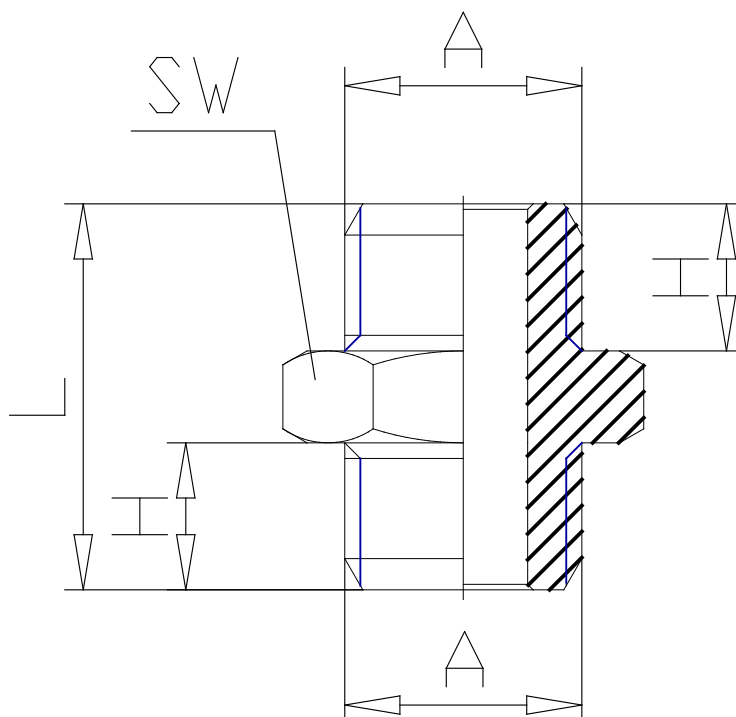

Mod. 2501 - Fittings Serie 2000

Product code: 2501 1/2

Datasheet creation date: 10/03/2025 02:48

Check the most updated document online [click here](#)

TECHNICAL DATA

Mod.	2501 1/2
------	----------

Mod. 2501 - Fittings Serie 2000

Product code: 2501 1/2

DIMENSIONS

A	G1/2
H (mm)	10
L (mm)	25.5
SW (mm)	24