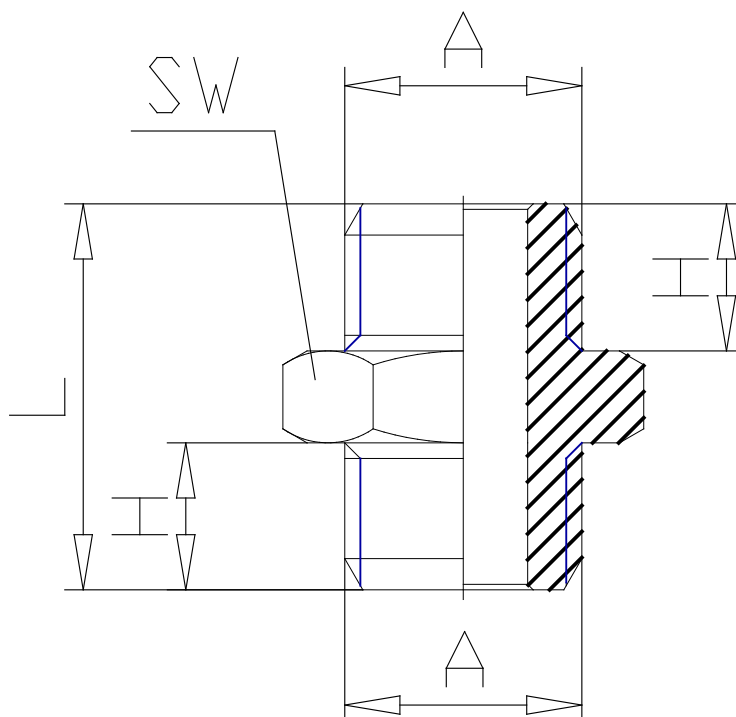

Mod. 2501-OX1 - Series OX1 fittings

Product code: 2501 1/8-OX1

Datasheet creation date: 10/03/2025 02:48

Check the most updated document online [click here](#)

TECHNICAL DATA

Mod.	2501 1/8-OX1
------	--------------

Mod. 2501-OX1 - Series OX1 fittings

Product code: 2501 1/8-OX1

DIMENSIONS

A (mm)	G1/8
H (mm)	6
L (mm)	16.5
SW (mm)	13
Weight (g)	9