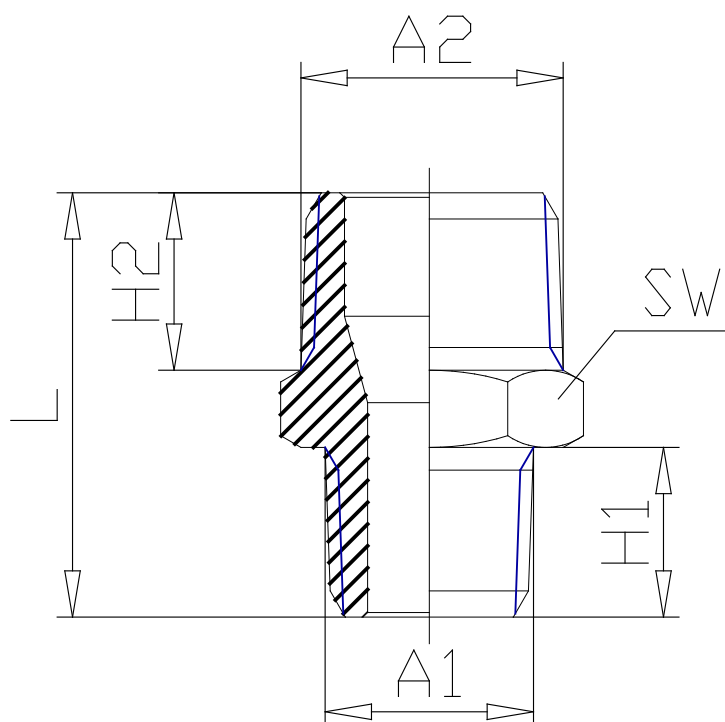

## Mod. 2510-OX1 - Series OX1 fittings

Product code: 2510 1/8-1/4-OX1

Datasheet creation date: 10/03/2025 02:49

Check the most updated document online [click here](#)

### ■ TECHNICAL DATA

Mod.	2510 1/8-1/4-OX1
------	------------------

## Mod. 2510-OX1 - Series OX1 fittings

Product code: 2510 1/8-1/4-OX1

### DIMENSIONS

<b>A1</b>	R1/8
<b>A2</b>	R1/4
<b>H1 (mm)</b>	7.5
<b>H2 (mm)</b>	11
<b>L (mm)</b>	23.5
<b>SW (mm)</b>	14
<b>Weight (g)</b>	14