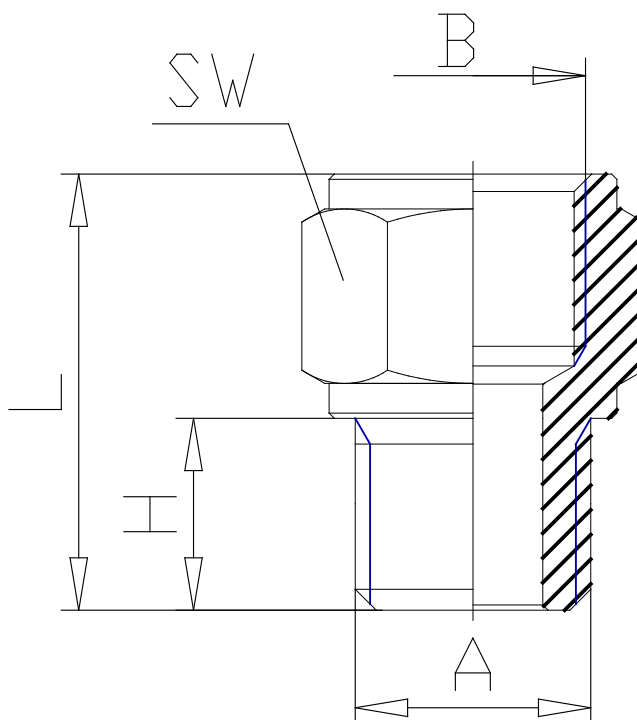

Mod. 2520 - Fittings Serie 2000

Product code: 2520 1/2-1/2

Datasheet creation date: 10/03/2025 02:49

Check the most updated document online [click here](#)

TECHNICAL DATA

Mod.	2520 1/2-1/2
------	--------------

Mod. 2520 - Fittings Serie 2000

Product code: 2520 1/2-1/2

DIMENSIONS

A	R1/2
B	G1/2
H (mm)	14.0
L (mm)	30.5
SW (mm)	24