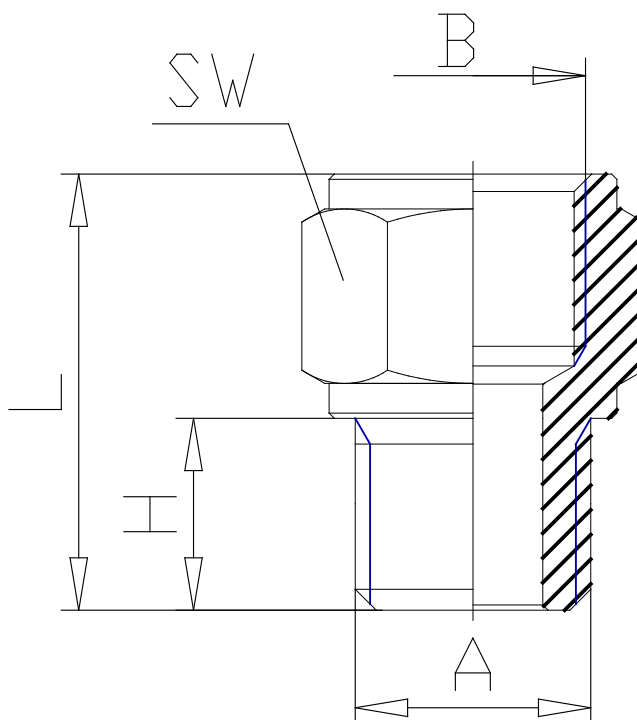

Mod. 2520 - Fittings Serie 2000

Product code: 2520 1/4-1/2

Datasheet creation date: 10/03/2025 02:49

Check the most updated document online [click here](#)

■ TECHNICAL DATA

| | |
|------|--------------|
| Mod. | 2520 1/4-1/2 |
|------|--------------|

Mod. 2520 - Fittings Serie 2000

Product code: 2520 1/4-1/2

DIMENSIONS

| | |
|----------------|------|
| A | R1/4 |
| B | G1/2 |
| H (mm) | 11.0 |
| L (mm) | 27.5 |
| SW (mm) | 24 |