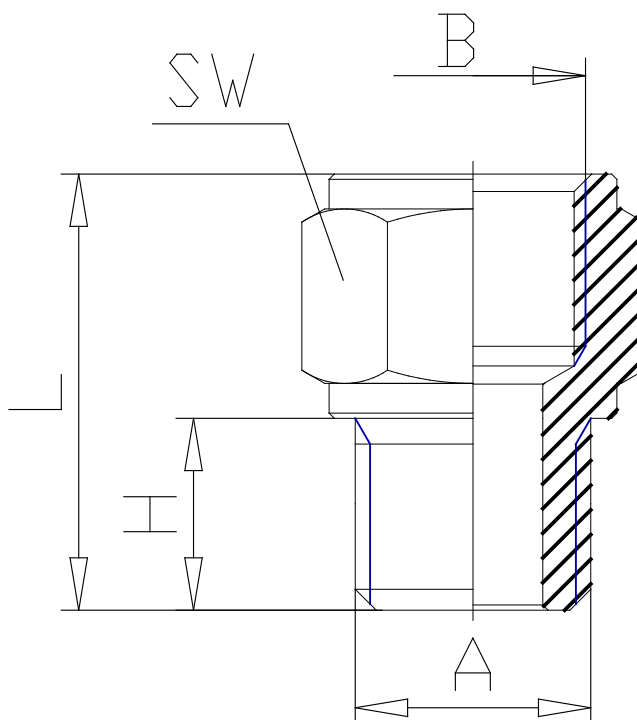

Mod. 2520 - Fittings Serie 2000

Product code: 2520 1/4-1/4

Datasheet creation date: 10/03/2025 02:49

Check the most updated document online [click here](#)

■ TECHNICAL DATA

Mod.	2520 1/4-1/4
------	--------------

Mod. 2520 - Fittings Serie 2000

Product code: 2520 1/4-1/4

DIMENSIONS

A	R1/4
B	G1/4
H (mm)	11.0
L (mm)	22.5
SW (mm)	17