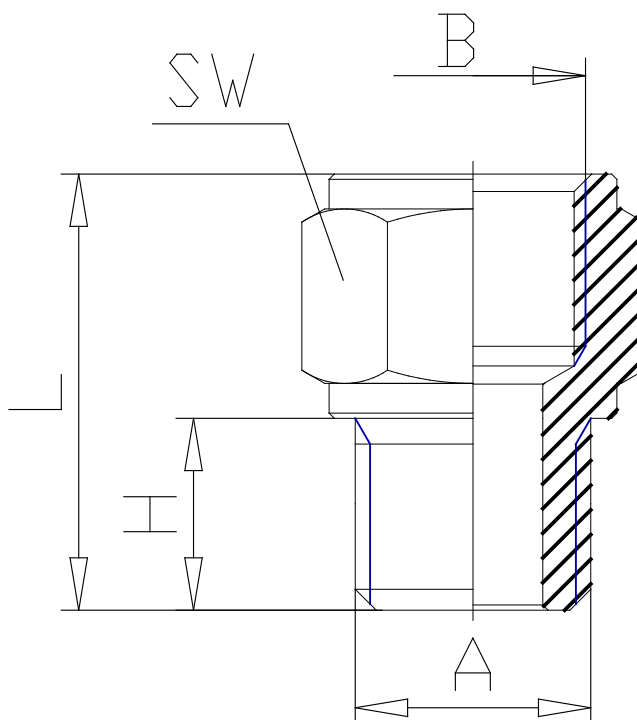

Mod. 2520 - Fittings Serie 2000

Product code: 2520 1/4-3/8

Datasheet creation date: 10/03/2025 02:49

Check the most updated document online [click here](#)

■ TECHNICAL DATA

Mod.	2520 1/4-3/8
------	--------------

Mod. 2520 - Fittings Serie 2000

Product code: 2520 1/4-3/8

DIMENSIONS

A	R1/4
B	G3/8
H (mm)	11.0
L (mm)	23.5
SW (mm)	20