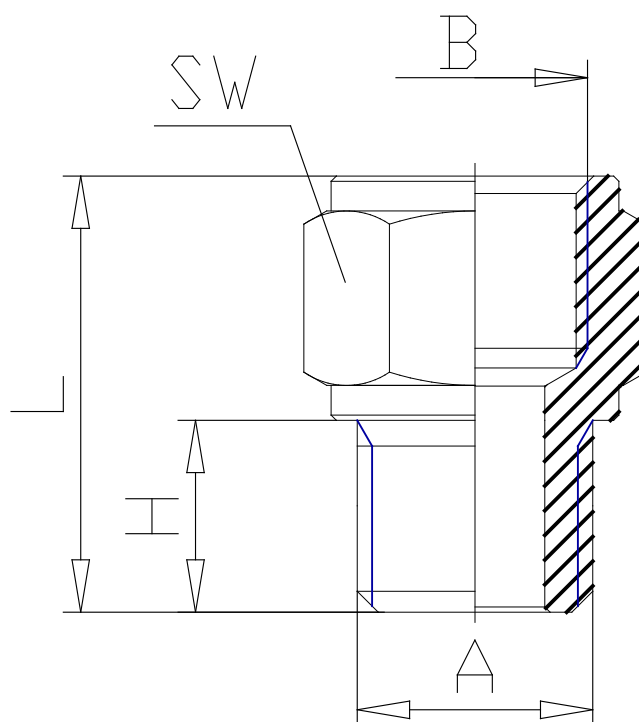

Mod. 2520 - Fittings Serie 2000

Product code: 2520 1/8-1/8

Datasheet creation date: 10/03/2025 02:49

Check the most updated document online [click here](#)

TECHNICAL DATA

Mod.	2520 1/8-1/8
------	--------------

Mod. 2520 - Fittings Serie 2000

Product code: 2520 1/8-1/8

DIMENSIONS

A	R1/8
B	G1/8
H (mm)	7.5
L (mm)	17.5
SW (mm)	13