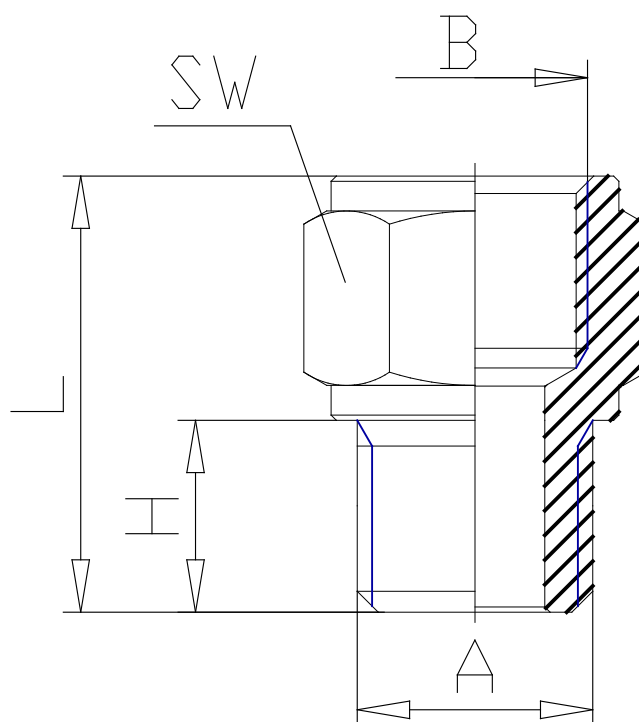

Mod. 2520 - Fittings Serie 2000

Product code: 2520 1/8-3/8

Datasheet creation date: 10/03/2025 02:49

Check the most updated document online [click here](#)

■ TECHNICAL DATA

Mod.	2520 1/8-3/8
------	--------------

Mod. 2520 - Fittings Serie 2000

Product code: 2520 1/8-3/8

DIMENSIONS

A	R1/8
B	G3/8
H (mm)	7.5
L (mm)	20.0
SW (mm)	20