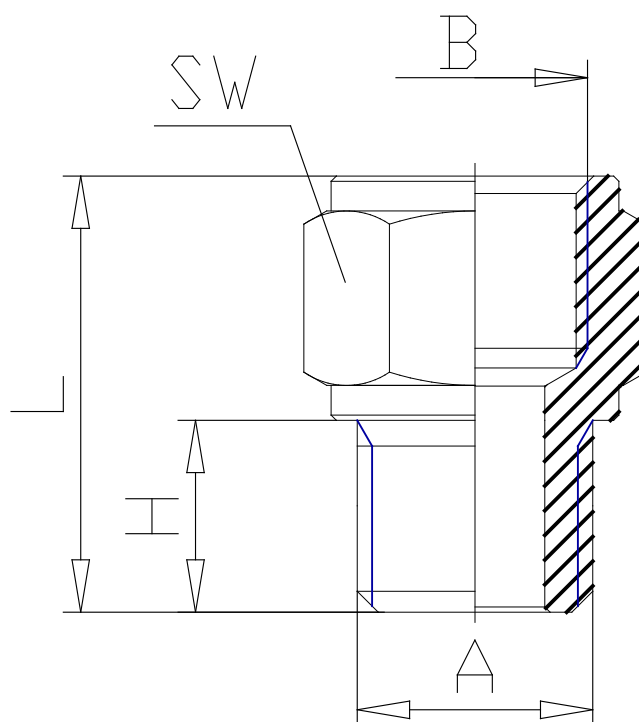

Mod. 2520 - Fittings Serie 2000

Product code: 2520 3/8-3/8

Datasheet creation date: 10/03/2025 02:49

Check the most updated document online [click here](#)

TECHNICAL DATA

Mod.	2520 3/8-3/8
------	--------------

Mod. 2520 - Fittings Serie 2000

Product code: 2520 3/8-3/8

DIMENSIONS

A	R3/8
B	G3/8
H (mm)	11.5
L (mm)	24.0
SW (mm)	20