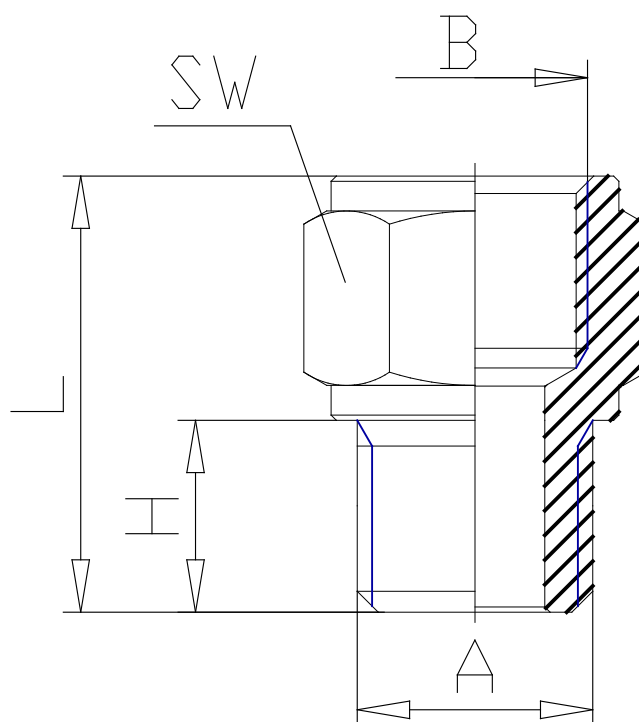

## - Fittings Mod.2521 NPTF

Product code: 2521 1/2-08

Datasheet creation date: 10/03/2025 02:49

Check the most updated document online [click here](#)

### ■ TECHNICAL DATA

Mod.	2521 1/2-08
------	-------------

## - Fittings Mod.2521 NPTF

Product code: 2521 1/2-08

### ■ DIMENSIONS

<b>BSP</b>	1/2
<b>NPTF</b>	1/2
<b>H (INCH)</b>	0.394
<b>L (INCH)</b>	1.102
<b>SW (INCH)</b>	0.945