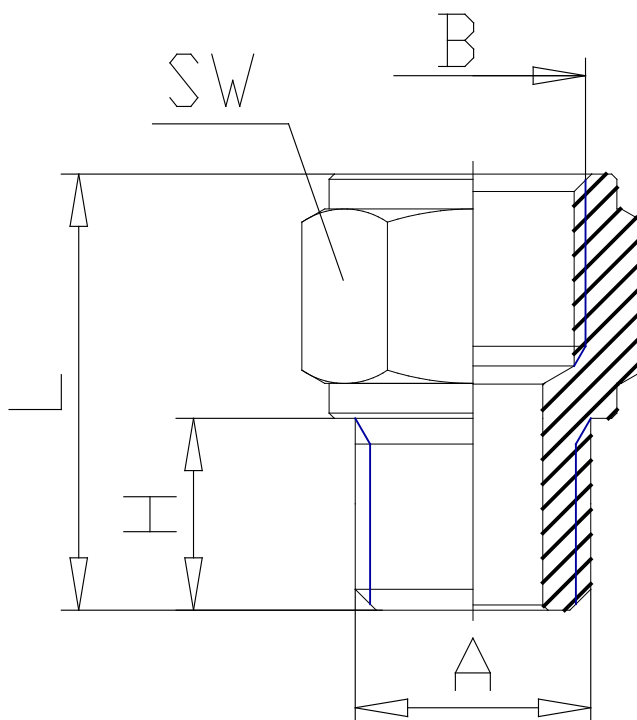

## - Fittings Mod.2521 NPTF

Product code: 2521 1/4-04

Datasheet creation date: 10/03/2025 02:49

Check the most updated document online [click here](#)

### ■ TECHNICAL DATA

Mod.	2521 1/4-04
------	-------------

## - Fittings Mod.2521 NPTF

Product code: 2521 1/4-04

### ■ DIMENSIONS

<b>BSP</b>	1/4
<b>NPTF</b>	1/4
<b>H (INCH)</b>	0.315
<b>L (INCH)</b>	0.846
<b>SW (INCH)</b>	0.669