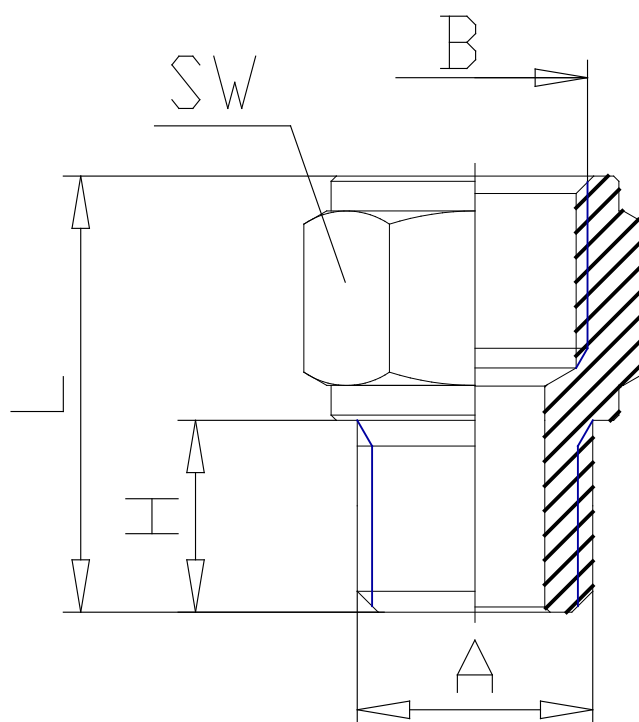

Mod. 2521 - Fittings Serie 2000

Product code: 2521 1/4-1/2

Datasheet creation date: 10/03/2025 02:49

Check the most updated document online [click here](#)

■ TECHNICAL DATA

Mod.	2521 1/4-1/2
------	--------------

Mod. 2521 - Fittings Serie 2000

Product code: 2521 1/4-1/2

DIMENSIONS

A	G1/4
B	G1/2
H (mm)	8
L (mm)	24.5
SW (mm)	24