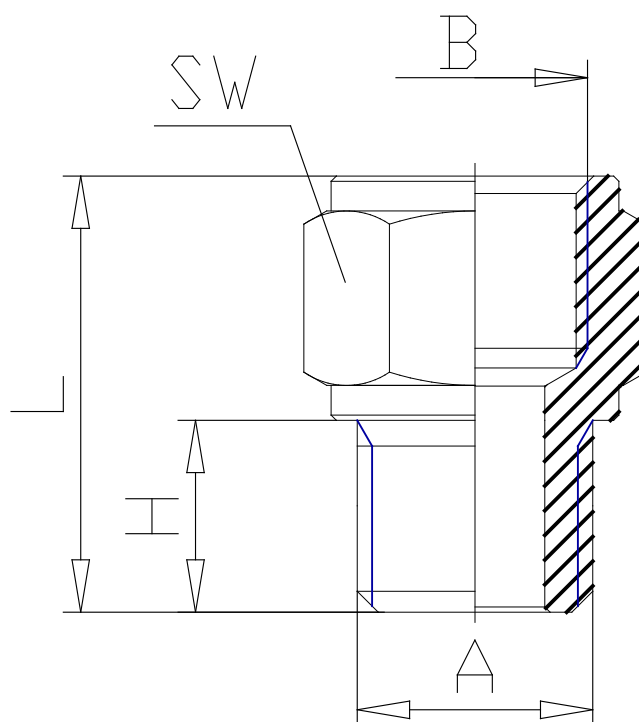

## - Fittings Mod.2521 NPTF

Product code: 2521 1/8-02

Datasheet creation date: 10/03/2025 02:49

Check the most updated document online [click here](#)

### ■ TECHNICAL DATA

Mod.	2521 1/8-02
------	-------------

## - Fittings Mod.2521 NPTF

Product code: 2521 1/8-02

### ■ DIMENSIONS

<b>BSP</b>	1/8
<b>NPTF</b>	1/8
<b>H (INCH)</b>	0.236
<b>L (INCH)</b>	0.630
<b>SW (INCH)</b>	0.512