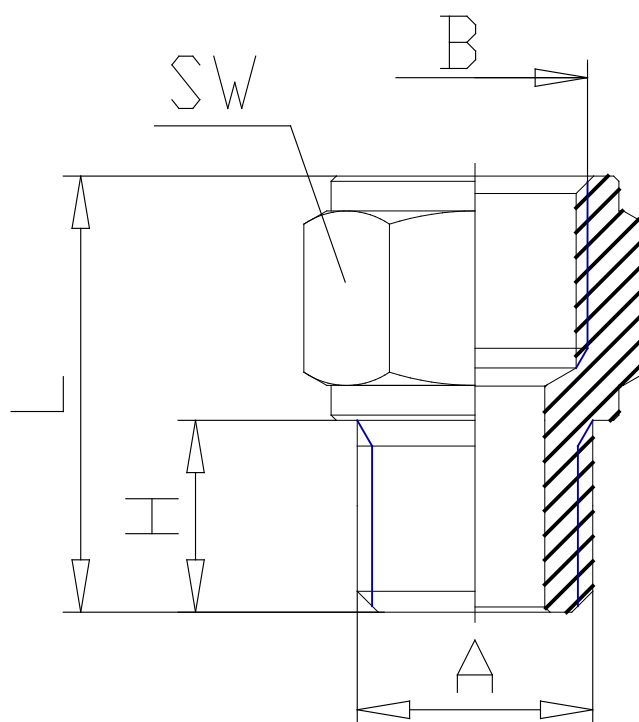

## - Fittings Mod.2521 NPTF

Product code: 2521 3/8-06

Datasheet creation date: 10/03/2025 02:50

Check the most updated document online [click here](#)

### ■ TECHNICAL DATA

Mod.	2521 3/8-06
------	-------------

## - Fittings Mod.2521 NPTF

Product code: 2521 3/8-06

### ■ DIMENSIONS

<b>BSP</b>	3/8
<b>NPTF</b>	3/8
<b>H (INCH)</b>	0.354
<b>L (INCH)</b>	0.906
<b>SW (INCH)</b>	0.787