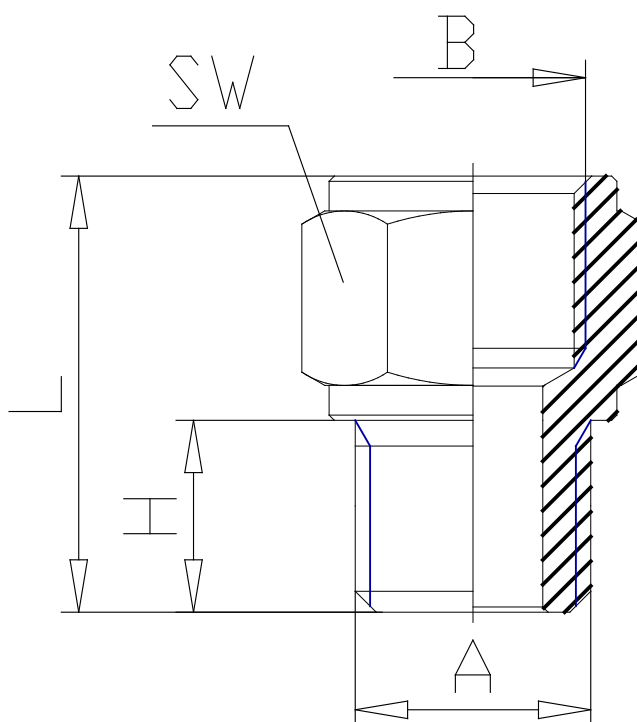

Mod. 2521 - Fittings Serie 2000

Product code: 2521 M5-1/8

Datasheet creation date: 10/03/2025 02:50

Check the most updated document online [click here](#)

■ TECHNICAL DATA

Mod.	2521 M5-1/8
------	-------------

Mod. 2521 - Fittings Serie 2000

Product code: 2521 M5-1/8

DIMENSIONS

A	M5
B	G1/8
H (mm)	4
L (mm)	14.0
SW (mm)	13