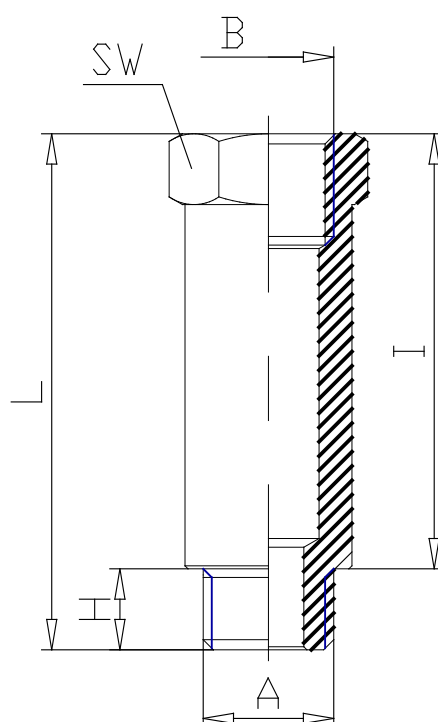

Mod. 2525 - Fittings Serie 2000

Product code: 2525 1/4-27

Datasheet creation date: 10/03/2025 02:50

Check the most updated document online [click here](#)

■ TECHNICAL DATA

Mod.	2525 1/4-27
------	-------------

Mod. 2525 - Fittings Serie 2000

Product code: 2525 1/4-27

DIMENSIONS

A	G1/4
B	G1/4
H (mm)	8
I (mm)	27
L (mm)	35
SW (mm)	17