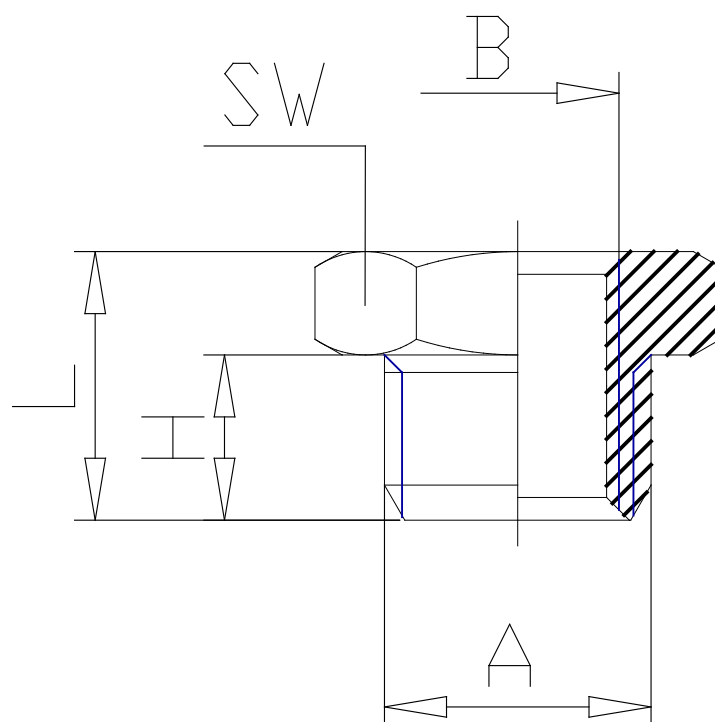

Mod. 2531 - Fittings Serie 2000

Product code: 2531 1/2-1/4

Datasheet creation date: 10/03/2025 02:50

Check the most updated document online [click here](#)

TECHNICAL DATA

Mod.	2531 1/2-1/4
------	--------------

Mod. 2531 - Fittings Serie 2000

Product code: 2531 1/2-1/4

DIMENSIONS

A	G1/2
B	G1/4
H (mm)	10
L (mm)	15.5
SW (mm)	24