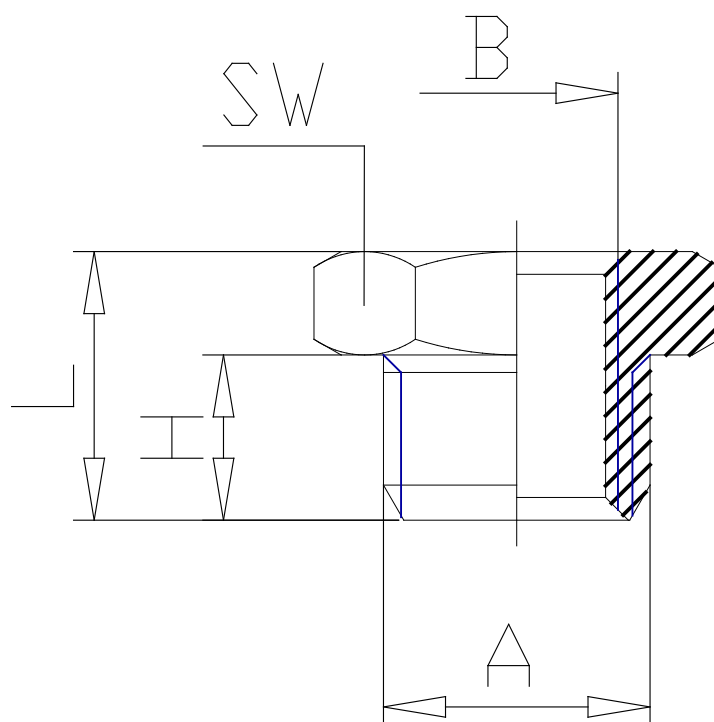

Mod. 2531 - Fittings Serie 2000

Product code: 2531 1/2-1/8

Datasheet creation date: 10/03/2025 02:50

Check the most updated document online [click here](#)

TECHNICAL DATA

Mod.	2531 1/2-1/8
------	--------------

Mod. 2531 - Fittings Serie 2000

Product code: 2531 1/2-1/8

DIMENSIONS

A	G1/2
B	G1/8
H (mm)	10
L (mm)	15.5
SW (mm)	24