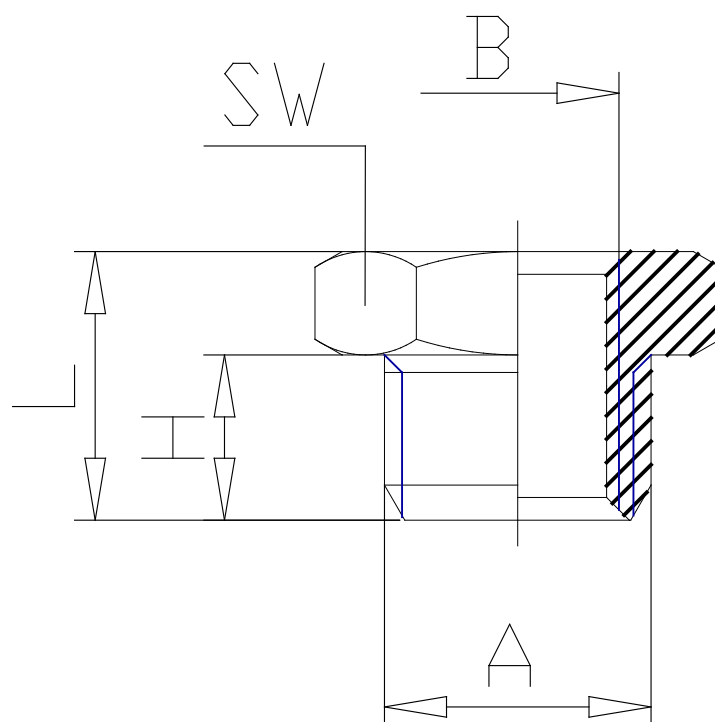

Mod. 2531 - Fittings Serie 2000

Product code: 2531 1/4-1/8

Datasheet creation date: 10/03/2025 02:50

Check the most updated document online [click here](#)

TECHNICAL DATA

Mod.	2531 1/4-1/8
------	--------------

Mod. 2531 - Fittings Serie 2000

Product code: 2531 1/4-1/8

DIMENSIONS

A	G1/4
B	G1/8
H (mm)	8
L (mm)	13.0
SW (mm)	17