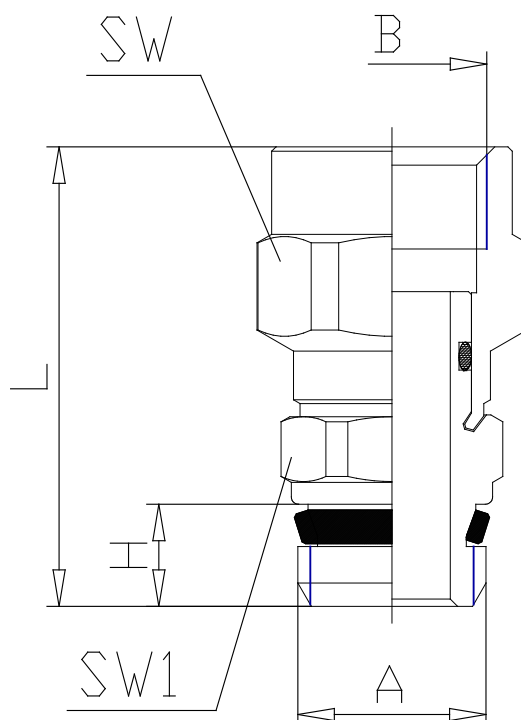

Mod. 2541 - Sprint fittings Serie S2000

Product code: 2541 1/4-1/4

Datasheet creation date: 10/03/2025 02:59

Check the most updated document online [click here](#)

TECHNICAL DATA

Mod.	2541 1/4-1/4
------	--------------

Mod. 2541 - Sprint fittings Serie S2000

Product code: 2541 1/4-1/4

DIMENSIONS

A	G1/4
B	G1/4
H (mm)	7.0
L (mm)	31.5
SW (mm)	17
SW1 (mm)	14