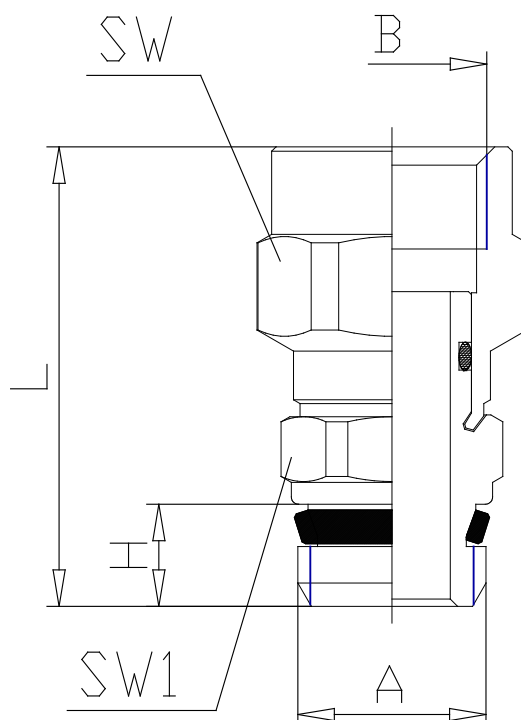

Mod. 2541 - Sprint fittings Serie S2000

Product code: 2541 1/8-1/8

Datasheet creation date: 10/03/2025 02:59

Check the most updated document online [click here](#)

TECHNICAL DATA

Mod.	2541 1/8-1/8
------	--------------

Mod. 2541 - Sprint fittings Serie S2000

Product code: 2541 1/8-1/8

DIMENSIONS

A	G1/8
B	G1/8
H (mm)	5.5
L (mm)	28.0
SW (mm)	13
SW1 (mm)	14