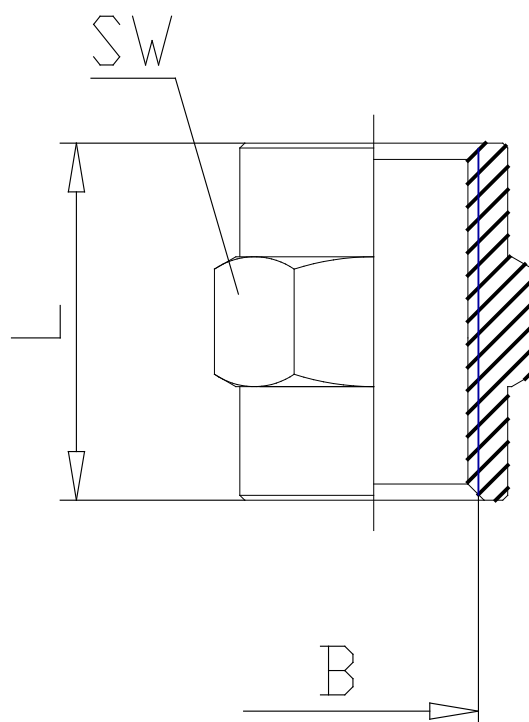

- Fittings Mod.2543 NPTF

Product code: 2543 02-02

Datasheet creation date: 10/03/2025 02:51

Check the most updated document online [click here](#)

■ TECHNICAL DATA

Mod.	2543 02-02
------	------------

- Fittings Mod.2543 NPTF

Product code: 2543 02-02

■ DIMENSIONS

NPTF	1/8
L (INCH)	0.630
SW (INCH)	0.512