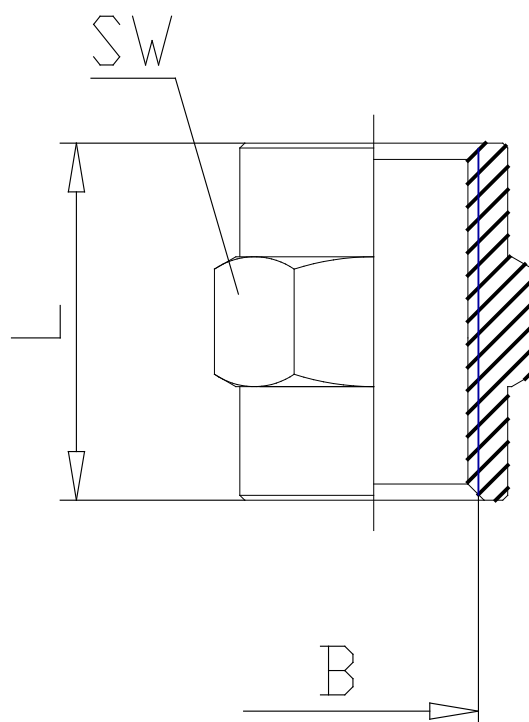

- Fittings Mod.2543 NPTF

Product code: 2543 06-06

Datasheet creation date: 10/03/2025 02:51

Check the most updated document online [click here](#)

■ TECHNICAL DATA

Mod.	2543 06-06
------	------------

- Fittings Mod.2543 NPTF

Product code: 2543 06-06

■ DIMENSIONS

NPTF	3/8
L (INCH)	0.945
SW (INCH)	0.787