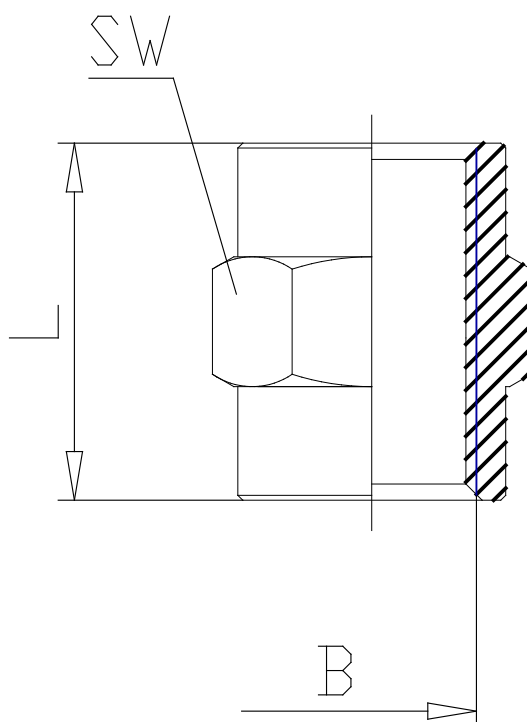

Mod. 2543 - Fittings Serie 2000

Product code: 2543 1/2

Datasheet creation date: 10/03/2025 02:51

Check the most updated document online [click here](#)

■ TECHNICAL DATA

Mod.	2543 1/2
------	----------

Mod. 2543 - Fittings Serie 2000

Product code: 2543 1/2

DIMENSIONS

B	G1/2
L (mm)	28
SW (mm)	24